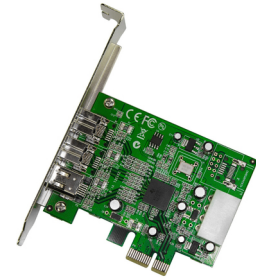

StarTech.com 3 Port 2b 1a 1394 PCI Express FireWire Card Adapter

Brand : StarTech.com

Product code: PEX1394B3

Product name : 3 Port 2b 1a 1394 PCI Express FireWire Card Adapter

StarTech.com 3 Port 2b 1a 1394 PCI Express FireWire Card Adapter - 1394 FW PCIe FireWire 800 / 400 Card

[StarTech.com 3 Port 2b 1a 1394 PCI Express FireWire Card Adapter:](#)

Add 2 native FireWire 800 ports to your computer through a PCI Express expansion slot

This 3 Port PCI Express FireWire adapter card can be installed in a PCI Express slot to add two IEEE1394b (FireWire 800 - 9 pin) ports and one IEEE1394a (FireWire 400 - 6 pin) port, providing broad compatibility with a wide range of FireWire devices (e.g. DV camcorders, external hard drives, digital cameras, etc.).

The 2b, 1a card features a native (single chip) PCI Express chipset - resulting in faster, more reliable and cost effective performance than expansion cards that utilize a "bridge" chip.

The StarTech.com Advantage

Ports & interfaces		Technical details	
Host interface *	PCIe	Sustainability compliance	✓
Output interface *	Firewire 800 / 400	Compliance certificates	CE, RoHS
Expansion card standard	PCIe 1.1	Weight & dimensions	
FireWire 400 ports quantity	1	Width	18 mm
FireWire 800 ports quantity	2	Depth	85 mm
Design		Height	120 mm
Internal *	✓	Weight	48 g
Product colour	Green	Packaging data	
Mean time between failures (MTBF)	149905 h	Cables included	FireWire
Features		Mounting brackets included	✓
Chipset	Texas Instruments - XIO2213B	Drivers included	✓
Data transfer rate (max)	0.8 Gbit/s	Manual	✓
		Package width	148 mm
		Package depth	213 mm
		Package height	41 mm
		Package weight	212 g
		Logistics data	
		Harmonized System (HS) code	84733020
		Products per master (outer) case	50 pc(s)
		Master (outer) case width	355 mm
		Master (outer) case length	681 mm
		Master (outer) case height	317 mm