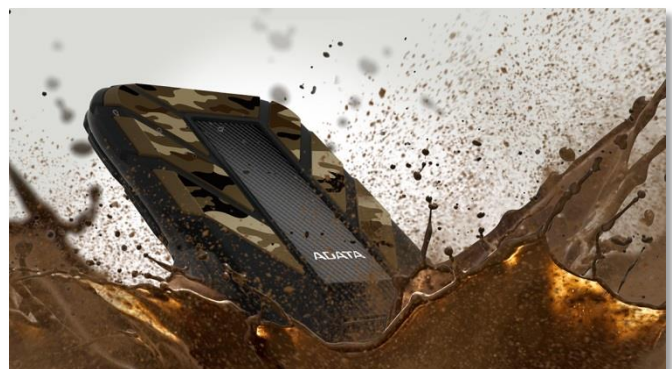

# CAMOUFLAGE, HEAVILY ARMED AND UNDEFEATED STRONG

## HD710M Pro External Hard Drive

The HD710M Pro external hard drive is the ultimate choice for external storage! It boasts outstanding storage capacity, protection against dust and moisture that surpasses IP68 standards, and military-grade shock-resistance capabilities. With its triple-layered anti-shock design, users can rest easy knowing that their data is safe in the most durable of hands.

### Military-Grade Anti-Shock Technology

The HD710M Pro boasts three layers of anti-shock technology, which means it offers military-grade durability for your data. The device can even withstand drops from up to 1.5m in height. Settle for nothing but the best!

### Ingress Protection Beyond IP68

HD710M Pro can offer protection against dust and water that goes beyond the highest-level IP68 standards. In particular, the HD710M can withstand 60 minutes submerged at 2 meters, giving it water protection that exceeds IPX8.