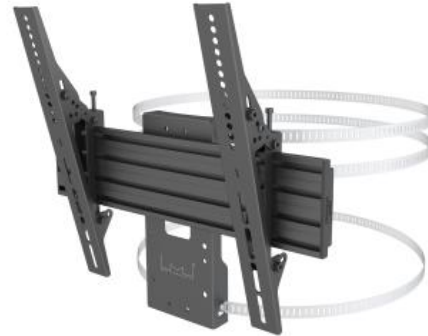

Specification

M Pro Series - Wallmount Column

Article No:	7 350 073 738 458
For screen size:	32"-65"
Type:	Single Side MBW1U
Universal & VESA standard:	100x100 200x200 300x300 400x400 mm
Material:	Steel, Aluminium
Color:	Black
Surface Finish:	Powder coating
Weight:	5.4 kg
Measurements	75.0x98x16cm
Max Load:	35 kg
Height Adjustment:	Yes, 10mm
Tilt:	Yes, -6~15°
Swivel:	Yes, 360°
Rotate:	Yes, ±4°
Cable Management:	No
Options:	M Pro Series Parts
Certifications:	CE
Warranty:	5 years

Please note: Multibrackets products and specifications are in constant change.

View the latest specifications, drawings and images for this product on www.multibrackets.com/8458