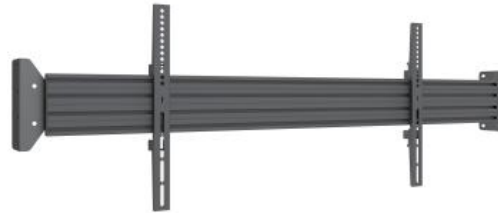

# M Wallmount Pro MBWW1U Fixed Black, 125cm

Article: 7 350 073 737 826

M Wallmount Pro MBWW1U Fixed Black, 125cm - Wall to wall mount for LCD display, steel, 1 screen, single side, fixed, VESA Max 800x400 - screen size: 32"-55" - black

### M Wallmount Pro MBWW1U Fixed Black, 125cm

<b>Article No:</b>	7 350 073 737 826
<b>For screen size:</b>	32"-55"
<b>Type:</b>	Single Side MBWW1U
<b>Universal &amp; VESA standard:</b>	100x100,200x100, 200x200,200x400,400x200,400x400,600x400,800x400
<b>Material:</b>	Steel, Aluminum, Plastic
<b>Color:</b>	Black
<b>Surface Finish:</b>	Powder coating
<b>Weight:</b>	4.5 kg
<b>Measurements</b>	125.2 x 19.1 x 11cm
<b>Max Load:</b>	30 kg per screen
<b>Tilt:</b>	No
<b>Swivel:</b>	No
<b>Height:</b>	10mm height adjustment
<b>Cable Management:</b>	Yes
<b>Options:</b>	M Pro Series Parts
<b>Certifications:</b>	NA
<b>Warranty:</b>	5 years