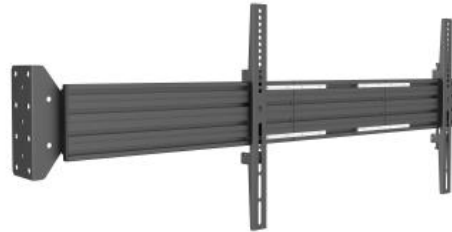

Ready when you are

M Pro Series From Wall MBFW1U

Article: 7 350 073 737 642

M Pro Series From Wall MBFW1U - Wall mount for LCD display, steel, 1 screen, single side, fixed, VESA Max 600x400 - screen size: 42"-65" - black

Product category: PRO SERIES

Specification

M Pro Series From Wall MBFW1U

Article No:	7 350 073 737 642
For screen size:	42"-65"
Type:	Single Side MBWF1U
Universal & VESA standard:	400x400,400x600,600x400
Material:	Steel, Aluminum, Plastic
Color:	Black
Surface Finish:	Powder coating
Weight:	5.6 kg
Measurements	108x11.4x40 cm
Max Load:	30 kg
Tilt:	No
Swivel:	No
Height:	10mm height adjustment
Cable Management:	Yes
Options:	M Pro Series Parts
Certifications:	NA
Warranty:	5 years