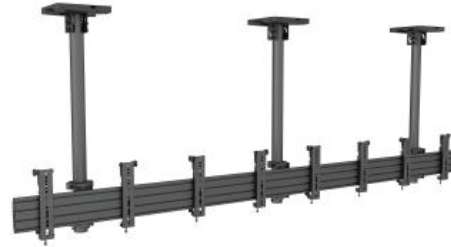

Specification

M Menu Board Mount Pro MBC4X1U VESA 200

Article No:	7 350 073 735 679
For screen size:	30"-42"
Type:	Single Side MBC4X1U
Universal & VESA standard:	Adjustable from 75x75, 100x100, 100x200, 200x100 to 200x200 max Optional VESA 800x600
Material:	Steel, Aluminium
Color:	Black
Surface Finish:	Powder coating/Anodic Oxidation
Weight:	36 kg
Measurements	530x338x20 cm
Max Load:	30 kg per screen
Pillar length:	Min: 580mm to Max: 1550 mm from ceiling to VESA plate center Extension pipes: 1.5m (800mm*2pcs) included
Tilt:	Yes, 0~15°
Swivel:	Yes, 360°
Rotate:	Yes, ±4°
Cable Management:	Yes
Options:	Extension pipes : 0.8m, 1.5m, 3.0m
Certifications:	CE, TÜV Nord
Warranty:	5 years

Retail Package Specification

Package Parcels:	1 pcs
Package Measurements:	131.2 x 38.7 x 14.2 cm
Package Weight:	39.14 kg