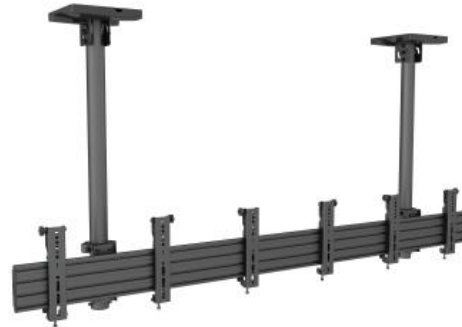

Ready when you are

M Menu Board Mount Pro MBC3X1U VESA 200

Article: 7 350 073 735 662

M Menu Board Mount Pro MBC3X1U VESA 200 - Ceiling mount for LCD display, steel, 1.85m length, 3 screens, single side, tilt arms, VESA Max 200x200 - screen size: 27"- 32" - black

Product category: PRO SERIES

Specification

M Menu Board Mount Pro MBC3X1U VESA 200

Article No:	7 350 073 735 662
For screen size:	27"- 32"
Type:	Single Side MBC3X1U
Universal & VESA standard:	75x75, 100x100, 100x200, 200x200 mm
Material:	Steel, Aluminium
Color:	Black
Surface Finish:	Powder coating
Weight:	15.6 kg
Measurements	107.5X20.8X14.5cm
Max Load:	30 kg per screen
Pillar length:	580 mm to 750 mm from ceiling to VESA plate center Extension pipes: 1.5m (800mm*2pcs) included
Tilt:	Yes, 0~15°
Swivel:	No, 0°
Rotate:	No, 0°
Cable Management:	Yes
Options:	Extension pipes : 0.8m, 1.5m, 3.0m
Certifications:	CE
Warranty:	5 years

Retail Package Specification

Package Parcels:	1 pcs
Package Measurements:	102.6 x 38.7 x 14.2 cm
Package Weight:	34.54 kg

Please note: Multibrackets products and specifications are in constant change.

View the latest specifications, drawings and images for this product on www.multibrackets.com/5662