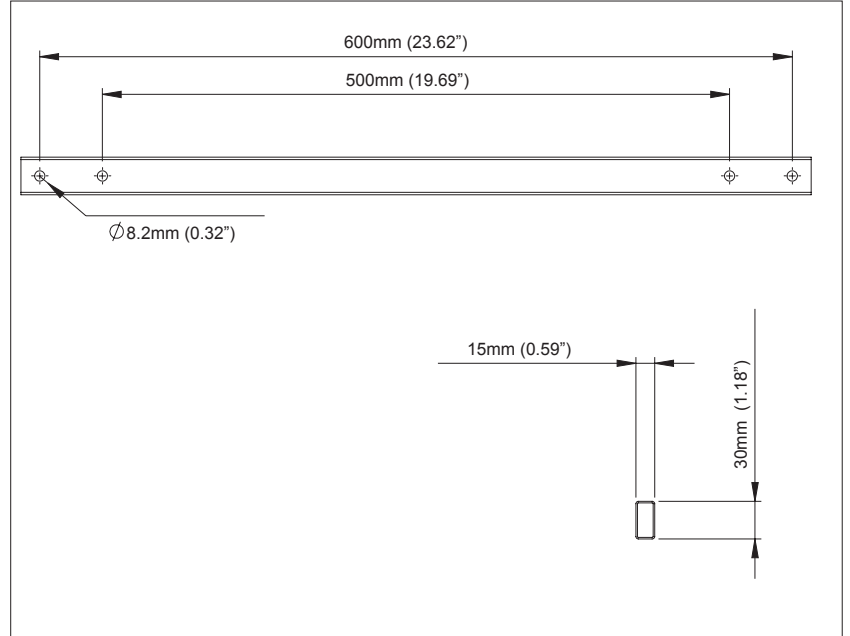

Technical Summary

M push in pop out extender kit 600

EAN: 7350073734733

PRODUCT DIMENSIONS

COMPONENT CHECKLIST

Item	Name	QTY
A	Bracket Extender	2
B	M8 x 15mm Screw	4

INSTALLATION INSTRUCTION