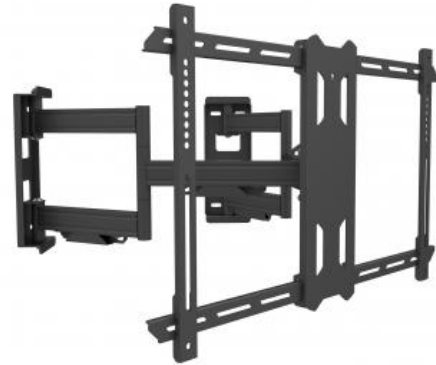

Ready when you are

M Universal Flexarm Full Motion Corner Mount HD

Article: 7 350 073 732 623

Multibrackets M Universal Flexarm Full Motion Corner Mount HD - Mounting kit (wall corner bracket) for LCD / LED panel - black - screen size: 37" - 70"

Product category: WALLMOUNTS

Specification

M Universal Flexarm Full Motion Corner Mount HD

For screen size:	37-70"
Tilt:	-3° ~ +15°
VESA standard:	200x200 300x300 400x200 400x400 600x400
Article No:	7 350 073 732 623
Size in mm:	710 x 436 x52 (W*H*D)
Distance to wall:	52 mm
Unit weight:	10.9 kg
Net weight:	10.2 kg
Package weight:	0.7 kg
Plastic weight:	0.08 kg
pcs/distribution box:	1 pcs
Colour:	Black
Max load:	60 kg
Distribution package:	3 pcs
Warranty:	5 years
Single box size (WxDxH):	735 x 368 x 60 mm
Units on EUR-pallet:	15 pcs

Retail Package Specification

Package Parcels:	1 pcs
Package Measurements:	73.6 x 36.6 x 6 cm
Package Weight:	10.90 kg

Distribution Package Specification

Retail Package Parcels:	3 pcs
Package Measurements:	75 x 20.5 x 38.5 cm