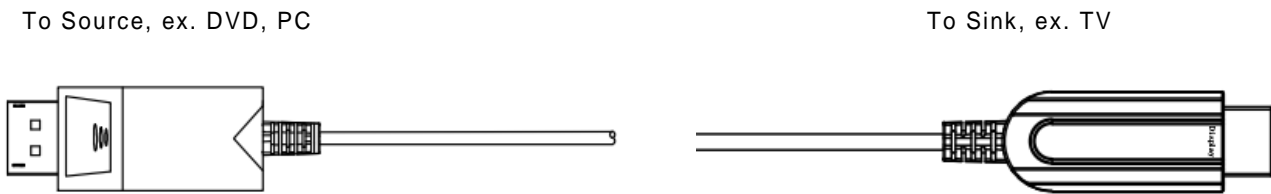

Installation

Hybrid Cable Profile