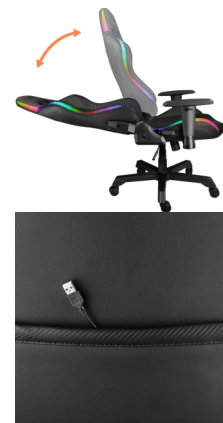

# RGB gaming chair

- 332 LED modes
- Recline 90-180°
- Remote control
- Support pillows

DELTAACO GAMING

## RGB gaming chair GAM-080

### PRODUCT DATA

Category:	Gaming
Color:	Black
Power:	USB connection connected to powerbank or other external power source (powerbank not included)
USB cable length:	About 1.5 m
Cover:	PU leather
Foam type:	24 density foam
Casters:	Nylon
Recline:	90-180°
Mechanism type:	#19
Gas lift specification:	Class 3
Recommended maximum weight:	120 kg
Recommended maximum height:	185 cm
Weight:	21 kg