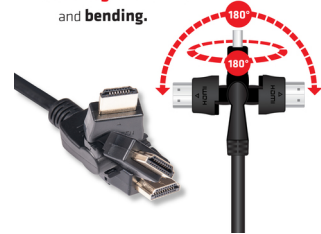

CLUB3D HDMI 2.0 4K60Hz UHD 360 Degree Rotary cable 2m/6.74ft

Brand : CLUB3D

Product code: CAC-1360

Product name : HDMI 2.0 4K60Hz UHD 360 Degree Rotary cable 2m/6.74ft

- Supports HDMI 2.0 specifications
 - Up to 360 Degree Rotate/Swivel Connectors
 - Resolution support up to 4096 x 2160 at 60Hz
- HDMI 2.0 4K60Hz UHD 360 Degree Rotary cable 2m/6.74ft

CLUB3D HDMI 2.0 4K60Hz UHD 360 Degree Rotary cable 2m/6.74ft:

The Club 3D HDMI™ 2.0 4K60Hz UHD 360° Rotary Cable can be twisted or turned to virtually any position. The Rotator connectors feature a center ball joint design that enables a 360 degree rotation and bending. The CAC-1360 design ensures signal integrity in any position and its flexibility makes it ideal for installations in tight/narrow spaces where standard connectors are hard to fit without having to bend the cable at sharp angles.

It fully supports the HDMI™ 2.0 with Ethernet specification, ensuring that video up to 4K UHD, 4096x2160p at 60Hz is supported, as well as audio and data streams.

Share

The **Rotator** connectors feature a center ball joint design that enables a **360 degree rotation** and **bending**.

Features		Features	
Cable length *	2 m	Connector contacts plating *	Copper
Connector 1 *	HDMI Type A (Standard)	Plug and Play	✓
Connector 2 *	HDMI Type A (Standard)	Certification	ROHS, FCC, CE EMI, WEEE
Connector 1 gender *	Male	Quantity per pack *	1 pc(s)
Connector 2 gender *	Male	Weight & dimensions	
Connector 1 form factor	Rotating	Weight	111 g
Connector 2 form factor	Rotating	Package width	145 mm
Product colour *	Black	Package depth	45 mm
HDMI version	2.0	Package height	145 mm
3D	✓	Package weight	51 g
Audio Return Channel (ARC)	✓	Package type	Box
HDMI Ethernet channel	✓	Technical details	
HDCP	✓	Compliance certificates	RoHS
Data transfer rate	18 Gbit/s	Logistics data	
Maximum resolution	4096 x 2160 pixels	Harmonized System (HS) code	84733080
Maximum refresh rate	60 Hz	Products per master (outer) case	10 pc(s)