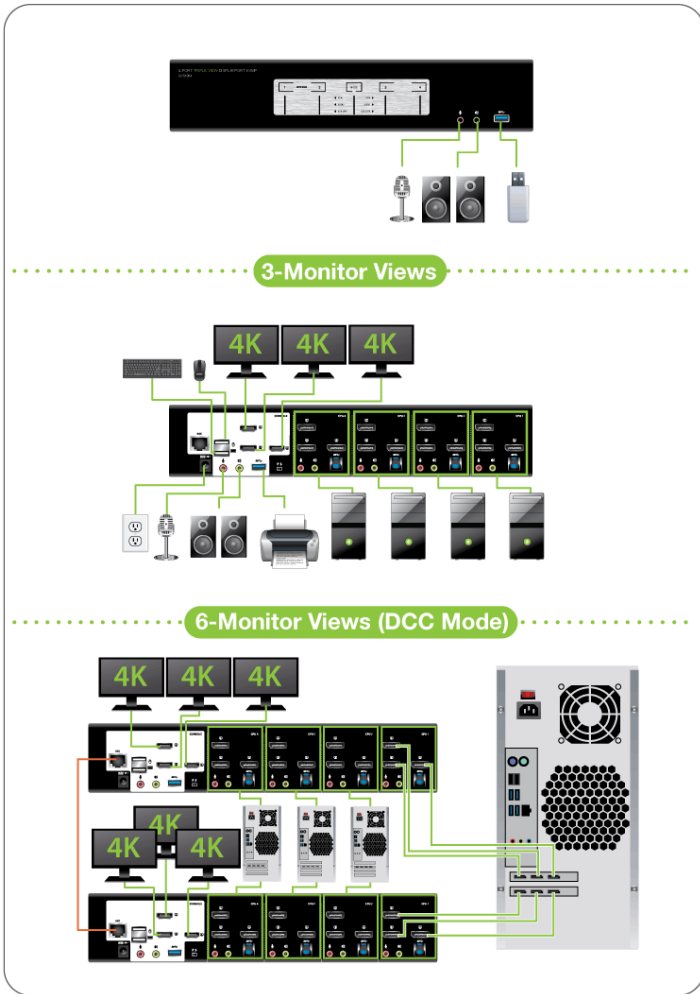

Requirements

Package Contents

Console:

Package Content:

- 3 x HDMI compatible monitors
- Standard 104 key wired USB keyboard
- Standard 2 or 3 button wired USB mouse
- Microphone and speakers (optional)

- 1 x 4-Port 4K Triple View DisplayPort KVMP Switch with USB 3.0 Hub and Audio
- 6 x DisplayPort Cables (5ft.)
- 2 x USB 3.0 Cables (6ft.)
- 2 x Audio Cable Set (6ft.)
- 1 x Power Adapter
- 1 x Quick Start Guide

Computer:

- 3 x DisplayPort ports
- Type A USB port
- Audio ports (optional)

The included cable sets are for two computer connections. Optional cable set G2L9302U is available for separate purchase

*Use with video adapter may change performance