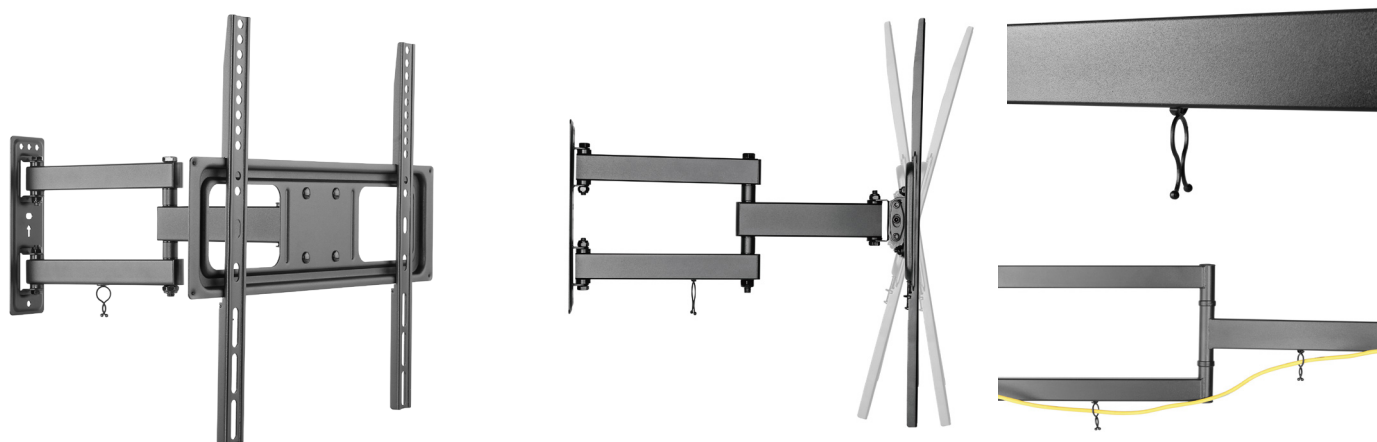

# 32"-55" display Full-motion wall mount

## PRODUCT DATA

Product Category:	Full-Motion Wall Mount
Material:	Steel
Metal Sheet Thickness:	Bracket Arm THK=1.5mm cold-rolled sheet, Wall Plate THK=2mm cold-rolled sheet, VESA Panel THK=1.8mm cold-rolled sheet (Bracket Arm THK=0.059" cold-rolled sheet, Wall Plate THK=0.079" cold-rolled sheet, VESA Panel THK=0.071" cold-rolled sheet)
Pipe Size:	40x20x1.5mm , 30x20x1.5mm
Surface Finish:	Powder Coating
Color:	Fine Texture Black
Dimensions:	427x455x420mm
Fit Screen Size:	32"-55"
Fit Curved TV:	Yes
Mounting Hole Pattern :	VESA & Universal
VESA Compatible:	200x200,300x300,400x200,400x400
Max. VESA:	404x404mm
Weight Capacity:	35kg
Strength Tested:	2 Times Approved
Profile:	63~427mm
Tilt Range:	+10 ~ -15°
Swivel Range:	+90°~-90°
Screen Level:	+3°~-3°
Screen Freely Tilting	Yes
Installation:	Solid Wall, Single Stud
Panel Type:	Detachable Panel
Wall Plate Type:	Fixed Wall Plate
Cable Management:	Yes
Anti-theft:	No
Bubble Level:	No
Accessory Kit Package:	Normal/Ziplock Polybag, Compartment Polybag

## LOGISTICS DATA

Article number:	ARM-1200
Brand:	DELTAACO
EAN Code:	7333048042897
Country of origin:	China
Custom tariff number:	83024900
Master carton packing unit:	6 pcs
Master carton gross weight:	19.22 kg
Master carton dimensions:	49 x 43 x 24.5 cm
Package type:	Box
Package weight:	3.07 kg
Package dimensions:	47.7 x 23.1 x 6.8 cm

## PACKAGING

Package contents:	Wall mount, mounting kit for wall, mounting kit for display and manual
-------------------	--

-Image may differ from the actual package