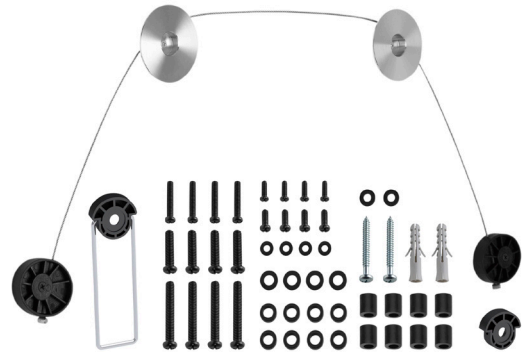

37"-70" display Ultra-slim, picture style wall mount

DELTAACO
A NORDIC BRAND

PRODUCT DATA

Product Category:	Fixed TV Wall Mount
Material:	Steel Wire Rope, Aluminum, Plastic
Metal Sheet Thickness:	Wall Plate THK=2mm cold-rolled sheet, Bracket Arm THK=2mm cold-rolled sheet (Wall Plate THK=0.079" cold-rolled sheet, Bracket Arm THK=0.079" cold-rolled sheet)
Surface Finish:	Brushed Aluminum Anodic Oxidation
Color:	Gloss Grey
Dimensions:	Aluminum Round Panel ϕ 70mm (Aluminum Round Panel ϕ 2.8")
Fit Screen Size:	37"-70"
Mounting Hole Pattern :	VESA & Universal
VESA Compatible:	100x100, 200x200, 400x400, 600x600, 800x800
Max. VESA:	800x800mm
Weight Capacity:	50kg
Strength Tested:	3 Times Approved
Profile:	14.5mm
Installation:	Solid Wall, Double Stud(600mm), Double Stud(406mm)
Panel Type:	Detachable Panel
Wall Plate Type:	Fixed Wall Plate
Cable Management:	No
Anti-theft:	No
Bubble Level:	No

LOGISTICS DATA

Article number:	ARM-1104
Brand:	DELTAACO
EAN Code:	7333048042842
Country of origin:	China
Custom tariff number:	83024900
Master carton packing unit:	20 pcs
Master carton gross weight:	12 kg
Master carton dimensions:	54 x 25 x 36 cm
Package type:	Box
Package weight:	0.56 kg
Package dimensions:	23.5 x 16.5 x 5 cm

PACKAGING

Package contents:	Wall mount, mounting kit for wall, mounting kit for display and manual
-------------------	------------------------------------------------------------------------

-Image may differ from the actual package