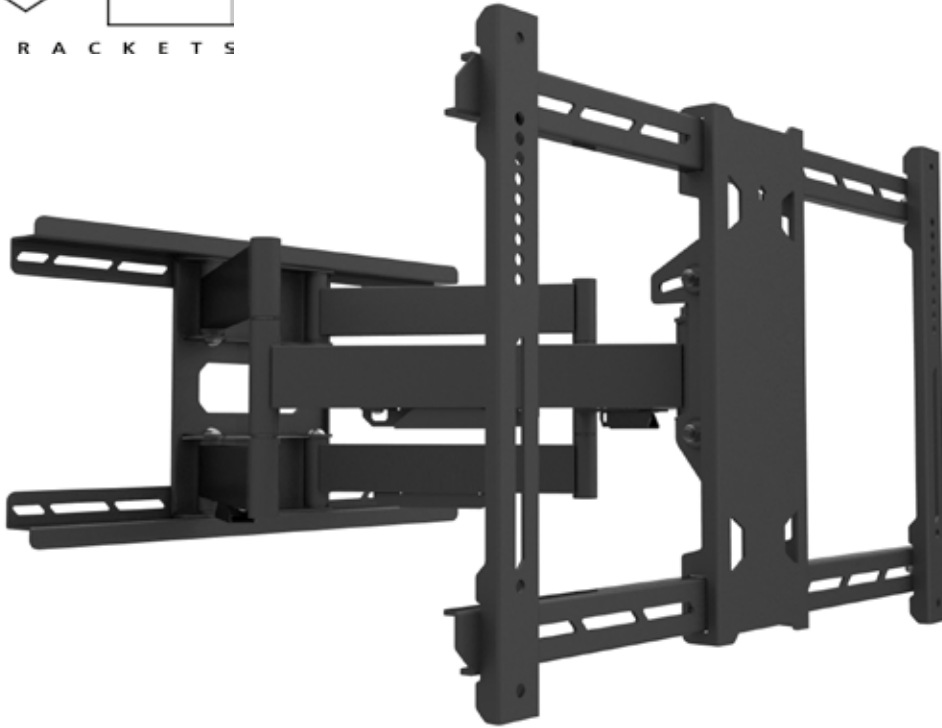

Ready when you are.

M Universal Flexarm Pro 125Kg Super Duty

Art No: 7 350 073 732 616

This Full Motion Wall Mount with dual extension arms will mount most flat-panel TV up to 125Kg's. With its ingenious design it allows even the largest TVs to extend up to 71cm from the wall, retract, tilt, and swi-

vel with ease. Using smart tilting technology we allow effortless viewing angle with a tool less manual adjustment.

SPECIFICATIONS

M Universal Flexarm Pro 125Kg Super Duty

For screen size:	55-110"
Tilt:	-5° ~ +15°
VESA standard:	200x200 300x300 400x200 400x400 600x400
EAN:	7 350 073 732 616
Size in mm:	742 x 436 x 84 mm (W*H*D)
Distance to wall:	84 -710 mm
Weight:	15.6 kg
Colour:	Black
Max load:	125 kg
Distribution package:	1 pcs
Warranty:	5 years
Single box size (WxDxH):	794 x 462 x 100 mm
Units on EUR-pallet:	11 pcs