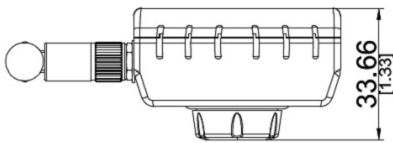

Interface

Wireless	Wi-Fi (IEEE 802.11b/g/n)
Local Storage	MicroSDHC memory card slot (card not included)

General

Power Source	DC 12V
Power Consumption	8 W (DC)
Weight	73g (0.161lb)
Dimensions	(W x H x D): 74.5mm x 52.6mm x 33.6mm (2.9" x 2.18" x 1.3")
Bundled Accessories	Bracket, Power Adapter
Mount Type	Bracket
Starting Temperature	0°C ~ 40°C (32°F ~ 104°F)
Operating Temperature	0°C ~ 40°C (32°F ~ 104°F)
Operating Humidity	20% - 80% RH
Approvals	CE, FCC, Adapter: Efficiency Level VI
Warranty	2 Year(s). For extended warranty offering, see http://www.acti.com/support/warranty

► Photo Indication

- 1 Power Input
- 2 Ethernet Port
- 3 Audio Output
- 4 Built-in Microphone
- 5 Antenna
- 6 Memory Card Slot
- 7 Reset Button

► Dimension Diagram

Unit: mm [inch]

▶ Related Products

Network & Storage Peripherals - Data Switch