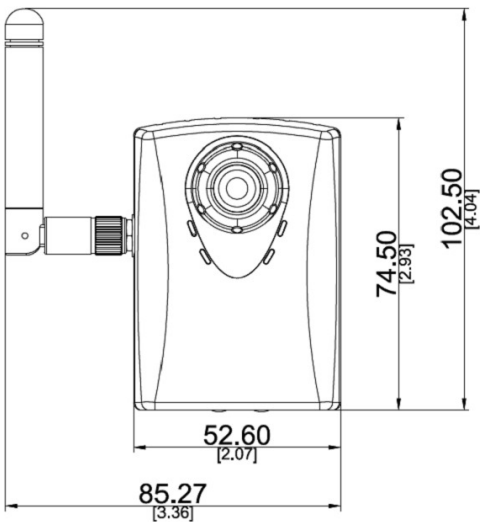

Interface

Wireless	Wi-Fi (IEEE 802.11b/g/n)
Local Storage	MicroSDHC memory card slot (card not included)

General

Power Source	DC 12V
Power Consumption	8 W (DC)
Weight	73g (0.161lb)
Dimensions	(W x H x D): 74.5mm x 52.6mm x 33.6mm (2.9" x 2.18" x 1.3")
Bundled Accessories	Bracket, Power Adapter
Mount Type	Bracket
Starting Temperature	0°C ~ 40°C (32°F ~ 104°F)
Operating Temperature	0°C ~ 40°C (32°F ~ 104°F)
Operating Humidity	20% - 80% RH
Approvals	CE, FCC, Adapter: Efficiency Level VI
Warranty	2 Year(s). For extended warranty offering, see http://www.acti.com/support/warranty

► Photo Indication

- 1 Power Input
- 2 Ethernet Port
- 3 Audio Output
- 4 Built-in Microphone
- 5 Antenna
- 6 Memory Card Slot
- 7 Reset Button

► Dimension Diagram

Unit: mm [inch]

▶ Related Products

Network & Storage Peripherals - Data Switch