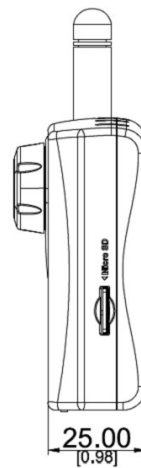

Interface

Wireless	Wi-Fi (IEEE 802.11b/g/n)
Local Storage	MicroSDHC memory card slot (card not included)

General

Power Source	DC 12V
Power Consumption	8 W (DC)
Weight	73g (0.161lb)
Dimensions	(W x H x D): 74.5mm x 52.6mm x 33.6mm (2.9" x 2.18" x 1.3")
Bundled Accessories	Bracket, Power Adapter
Mount Type	Bracket
Starting Temperature	0°C ~ 40°C (32°F ~ 104°F)
Operating Temperature	0°C ~ 40°C (32°F ~ 104°F)
Operating Humidity	20% - 80% RH
Approvals	CE, FCC, Adapter: Efficiency Level VI
Warranty	2 Year(s). For extended warranty offering, see http://www.acti.com/support/warranty

► Photo Indication

- 1 Power Input
- 2 Ethernet Port
- 3 Audio Output
- 4 Built-in Microphone
- 5 Antenna
- 6 Memory Card Slot
- 7 Reset Button

► Dimension Diagram

Unit: mm [inch]

▶ Related Products

Network & Storage Peripherals - Data Switch