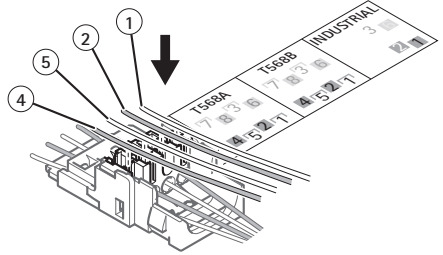

RJ45 Field Connector

10x

10x

Installation Guide

Installation Guide
RJ45 Field Connector
© Axis Communications AB, 2019

Ver. 1.0
Date: September, 2019
Part No. 2047948

1.1

1.2

1.3

1.4