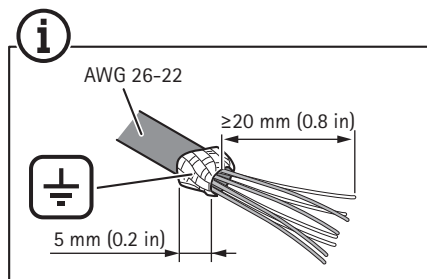

RJ45 Field Connector

10x

10x

Installation Guide

Installation Guide
RJ45 Field Connector
© Axis Communications AB, 2019

Ver. 1.0
Date: September, 2019
Part No. 2047948

1.1

1.2