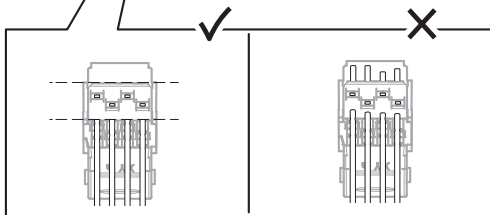

RJ45 Field Connector

10x

10x

Installation Guide

Installation Guide
RJ45 Field Connector
© Axis Communications AB, 2019

Ver. 1.0
Date: September, 2019
Part No. 2047948

1.1

1.2

1.3

1.4