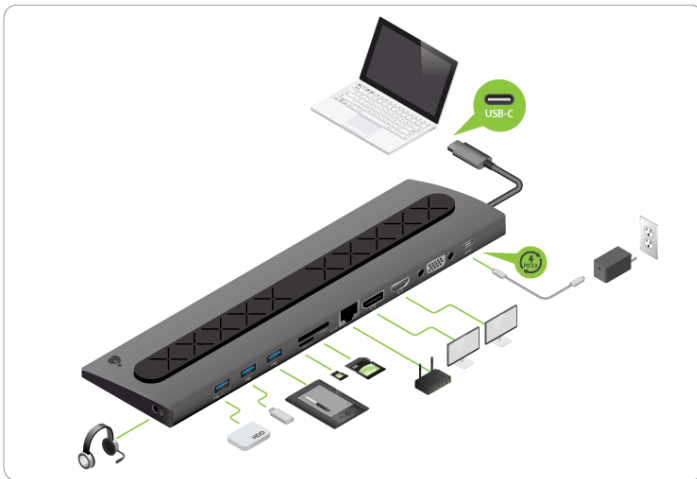

Requirements

Package Contents

• USB-C compatible laptops with DP Alt-Mode support • USB-C AC Adapter from Laptop is needed for Power Delivery Pass-Through Function • Mac OS X 10.10.5+ (MST is not supported by Mac OS) • Only one additional video output can be utilized for extended desktop using Mac OS • For dual screen extended desktop in Windows, you must use HDMI with DisplayPort • When VGA output is utilized, only one additional extended desktop screen will be available • Compatible with USB-C and Thunderbolt 3 laptop	• 1 x USB-C Docking Station • 1 x Quick Start Guide • 1 x Warranty Card