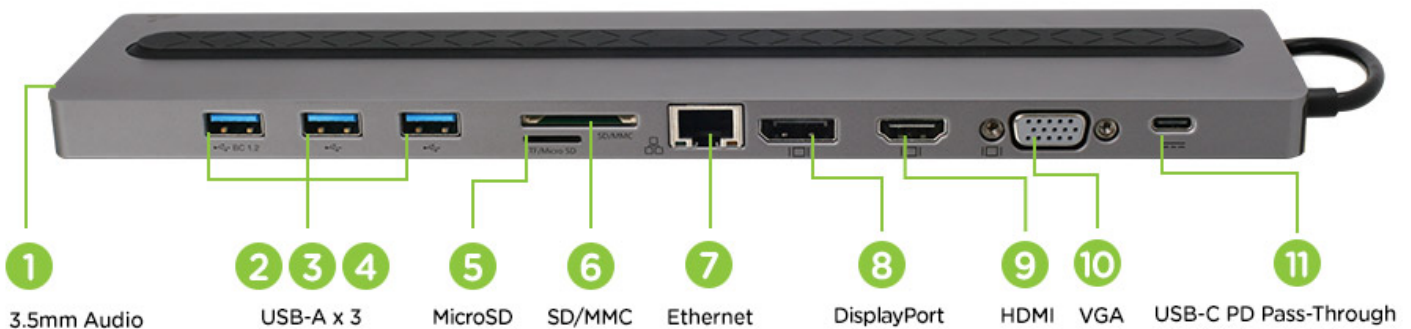

GUD3C02B

Dock Pro™ 100 USB-C 4K Ultra-Slim Station

- Stylish, ultra-slim docking station
- Instantly dock up to 8 devices including:
 - 3 x USB 3.0 (USB-A) with 1 x BC 1.2 Port
 - Built-in memory card readers (SD/MMC/Micro SD) simultaneously reads both card ports
 - 3.5mm Audio input/output
 - Gigabit Ethernet
 - HDMI (4K), DisplayPort (4K) or VGA*
 - DP++ Mode - Supports use of active display adapters
- Charge your laptop while docked with up to 100W of Power Delivery 3.0 pass-through**
- Supports stunning 4K resolution content
- HDCP 1.4 compliant

Dock & Add up to 10 Devices to Your Laptop

Dock and add up to 10 must-have devices to your USB-C laptop with the Dock Pro™ 100 USB-C 4K Ultra-Slim Station. The Dock Pro is the perfect companion to turn your MacBook, Windows laptop or Chromebook into a complete workstation. Quickly add two 4K monitors via HDMI and DisplayPort, a full-sized keyboard and mouse, external hard drive, a printer and more by connecting only one cable to your USB-C device.

- Stylish, ultra-slim docking station
- Instantly dock up to 8 devices including:
 - 3 x USB 3.0 (USB-A) with 1 x BC 1.2 Port
 - Built-in memory card readers (SD/MMC/Micro SD) simultaneously reads both card ports
 - 3.5mm Audio input/output
 - Gigabit Ethernet
 - HDMI (4K), DisplayPort (4K) or VGA*
 - DP++ Mode - Supports use of active display adapters

- Charge your laptop while docked with up to 100W of Power Delivery 3.0 pass-through**
- Supports stunning 4K resolution content
- HDCP 1.4 compliant
- Works with the iPad Pro (USB-C) in mirror-mode

* VGA's analog output port will not work when combined with the HDMI or DP's digital output ports.