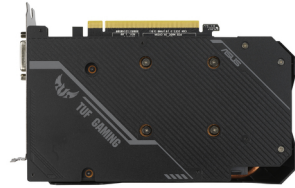

ASUS TUF Gaming TUF-GTX1660S-O6G-GAMING NVIDIA GeForce GTX 1660 SUPER 6 GB GDDR6

Brand : ASUS

Product family: TUF Gaming

Product code: 90YV0DT2-M0NA00

Product name : TUF-GTX1660S-O6G-GAMING

NVIDIA GeForce GTX 1660 SUPER, PCI Express 3.0, GDDR6 6 GB, 1845/14002 MHz, 192-bit, DVI-D, HDMI, Display Port

ASUS TUF Gaming TUF-GTX1660S-O6G-GAMING. Graphics processor family: NVIDIA, Graphics processor: GeForce GTX 1660 SUPER, Processor frequency: 1530 MHz. Discrete graphics card memory: 6 GB, Graphics card memory type: GDDR6, Memory bus: 192 bit, Memory clock speed: 14002 MHz. Maximum resolution: 7680 x 4320 pixels. DirectX version: 12.0, OpenGL version: 4.6, Dual Link DVI. Interface type: PCI Express x16 3.0. Cooling type: Active, Number of fans: 2 fan(s), Illumination colour: Multi

Processor		Performance	
CUDA *	✓	HDCP	✓
CUDA cores	1408	Dual Link DVI *	✓
Graphics processor family *	NVIDIA	NVIDIA GameWorks VR	✓
Graphics processor *	GeForce GTX 1660 SUPER	NVIDIA G-SYNC	✓
Processor frequency *	1530 MHz	Design	
Processor boost clock speed	1860 MHz	Cooling type *	Active
Maximum resolution *	7680 x 4320 pixels	Number of fans	2 fan(s)
Parallel processing technology support *	Not supported	Form factor	Full-Height/Full-Length (FH/FL)
Maximum displays per videocard	3	Bracket height	Full-Height (FH)
FireStream	✗	Number of slots	2.3
Memory		Illumination	✓
Discrete graphics card memory *	6 GB	Illumination colour	Multi
Graphics card memory type *	GDDR6	Product colour	Black
Memory bus *	192 bit	Power	
Memory clock speed	14002 MHz	Minimum system power supply *	450 W
Ports & interfaces		Supplementary power connectors	1x 8-pin
Interface type *	PCI Express x16 3.0	Weight & dimensions	
HDMI ports quantity *	1	Length	264 mm
DVI-D ports quantity *	1	Depth	55 mm
DisplayPorts quantity *	1	Height	130 mm
Performance		Packaging data	
PhysX	✓	Package type	Box
TV tuner integrated *	✗	Packaging content	
DirectX version *	12.0	User guide	✓
OpenGL version *	4.6	Drivers included	✓