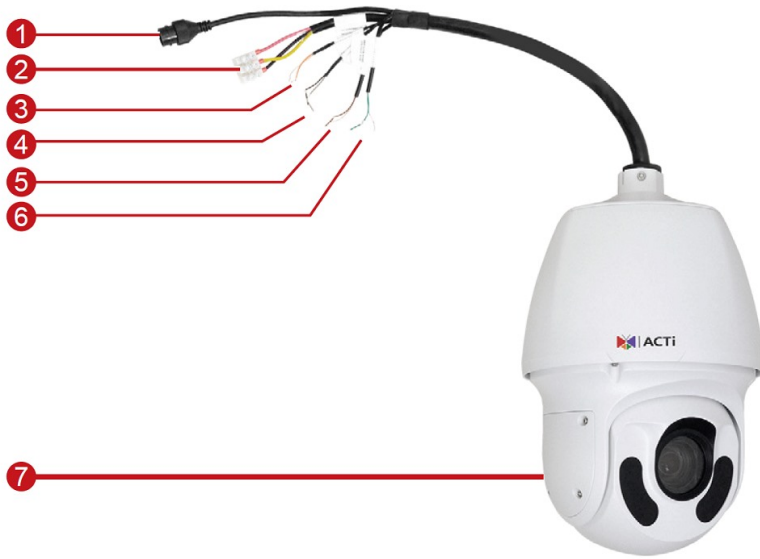

► Specifications

Device

Product Type	Speed Dome
Maximum Resolution	2MP
Application Environment	Outdoor
Image Sensor	Progressive Scan CMOS
Sensor Size	1/2.8 "
Day / Night	Yes
Low Light Sensitivity	Superior
Minimum Illumination	Color: 0.03 lux; B/W: 0 lux (IR LED on)
Mechanical IR Cut Filter	Yes
IR LED	Adaptive IR LED
IR Working Distance	100m
S/N Ratio	52 dB

▶ Photo Indication

- 1 Ethernet Port
- 2 AC24V Power Input
- 3 Digital Output
- 4 Digital Input
- 5 Audio Input
- 6 Audio Output
- 7 Memory Card Slot (inside the back panel cover)

▶ Dimension Diagram

Unit: mm [inch]