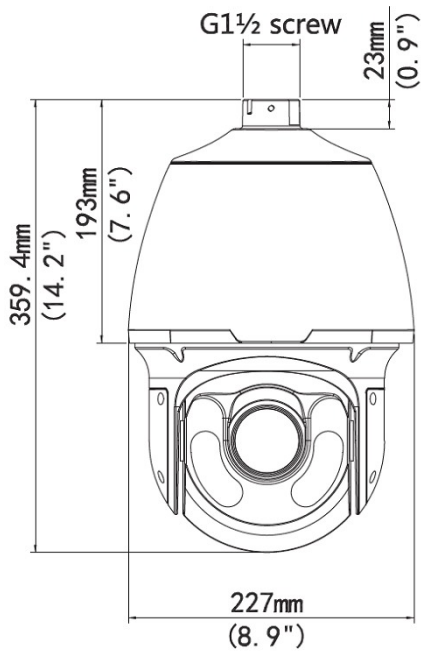

Audio

Audio Type	2-way, Mic-in, Line-in, Line-out
------------	----------------------------------

Interface

Local Storage	MicroSDHC memory card slot (card not included)
Digital Input/Output	1/1

General

Power Source	DC 24V, AC 24V
Power Consumption	42 W (AC, heater and IR on)
Weight	5280g (11.6lb)
Dimensions	(Ø x H): 227mm x 359.4mm (8.9" x 14.2")
Environmental Casing	Weatherproof (IP66), Vandal proof metal casing (IK10)
Heater	Yes
Operating Temperature	-40°C ~ 65°C (-40°F ~ 149°F)
Approvals	CE, FCC, IP66, IK10 (metal casing)
Warranty	2 Year(s)

▶ Photo Indication

- 1 Ethernet Port
- 2 AC24V Power Input
- 3 Digital Output
- 4 Digital Input
- 5 Audio Input
- 6 Audio Output
- 7 Memory Card Slot (inside the back panel cover)

▶ Dimension Diagram

Unit: mm [inch]

Unit: mm [inch]

▶ Related Products

Mounting Accessories - Camera Mount

PMAX-0115		Pendant Mount (for Z950)
PMAX-0116		Straight Tube, 200 mm (for Z950)
PMAX-0117		Straight Tube (for Z950)
PMAX-0322		Wall mount (for Z950)
PMAX-0404		Corner Mount (for Z950)
PMAX-0513		Pole Mount (for Z950)
PMAX-0711		Junction box (for Z950)