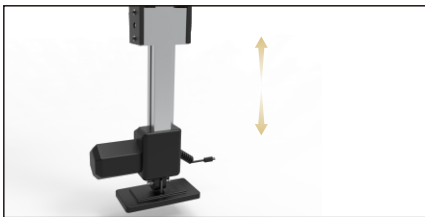

M Motorized TV Lift Medium

STYLISH | MODERN | SPACE SAVING

MULTIBRACKETS takes the guesswork out of creating a customized lifting enclosure for your TV!

M Motorized TV Lift Medium

Revolutionary Lift Design
create unique enclosures or cabinets to conceal TVs.

Top Column Roller
supports lid opening smoothly.

Remote Controlled
raise or lower the unit via convenient RF remote control.

Aluminum Column
lightweight and durable.

Fits Various Sized TVs
holes in column provided for variable mount placement.

Accessory Kit Included
get everything you need for a quick installation.

Article No: 7350073735976

Screen Size
23" ~ 49"

Weight Capacity
35kg/77lbs

VESA Compatible
100x100 200x100 200x200
300x200 300x300 400x200
400x400

Profile to Wall
100mm/3.9"

Motorized

Height Adjustment