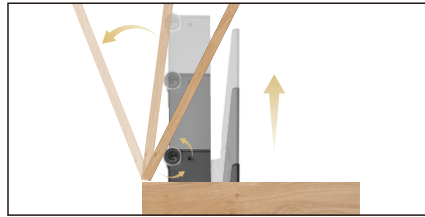

M Motorized TV Lift Medium

STYLISH | MODERN | SPACE SAVING

MULTIBRACKETS takes the guesswork out of creating a customized lifting enclosure for your TV!

M Motorized TV Lift Medium

Revolutionary Lift Design
create unique enclosures or cabinets to conceal TVs.

Top Column Roller
supports lid opening smoothly.

Remote Controlled
raise or lower the unit via convenient RF remote control.

Aluminum Column
lightweight and durable.

Fits Various Sized TVs
holes in column provided for variable mount placement.