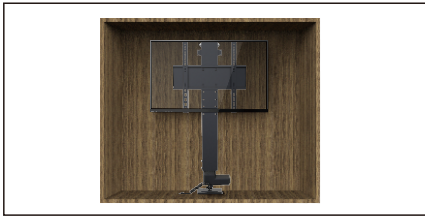

M Motorized TV Lift Medium

STYLISH | MODERN | SPACE SAVING

MULTIBRACKETS takes the guesswork out of creating a customized lifting enclosure for your TV!

M Motorized TV Lift Medium

Revolutionary Lift Design
create unique enclosures or cabinets to conceal TVs.

Top Column Roller
supports lid opening smoothly.

Remote Controlled
raise or lower the unit via convenient RF remote control.

Aluminum Column
lightweight and durable.

Fits Various Sized TVs
holes in column provided for variable mount placement.

Accessory Kit Included
get everything you need for a quick installation.

Article No: 7350073735976

Screen Size
23" ~ 49"

Weight Capacity
35kg/77lbs

VESA Compatible
100x100 200x100 200x200
300x200 300x300 400x200
400x400

Profile to Wall
100mm/3.9"

Motorized

Height Adjustment