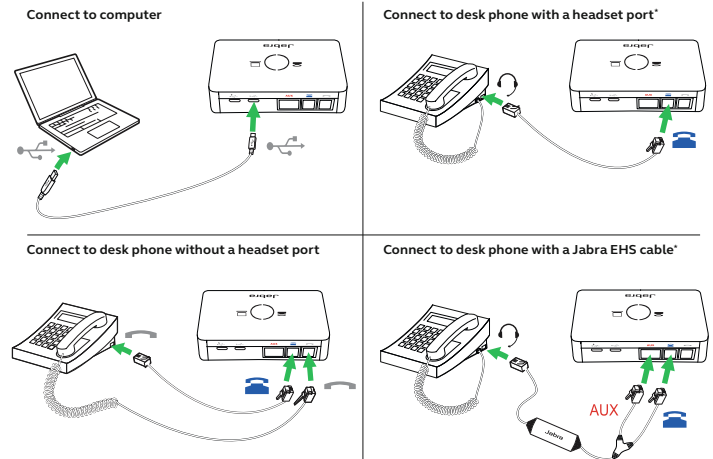

How to connect and use

First, connect your desk phone and/or computer to the back of the Jabra Link 950 using the cables supplied in the box. Plug your headset USB cable or Bluetooth adapter into the front of the Link 950. For information on your specific phone, refer to jabra.com/compatibilityguide

Calls are handled directly from your headset, since the Link 950 automatically connects the headset to the phone that receives a call. You can choose your preferred computer softphone client as default in Jabra Direct. If your softphone is not supported, the calls need to be handled directly in the softphone client.

Please note that an Electronic Hook Switch (EHS) adapter can be required to enable call control of desk phone calls from the headset. Alternatively, the call must be answered by pressing the answer button on the relevant desk phone. For more information, please refer to the user manual on jabra.com/support

* RJ45 and 3.5mm cables and Jabra EHS cable not supplied.

Specifications

Product name	Jabra Link 950 USB-A	Jabra Link 950 USB-C
Audio		
Digital signal processing (DSP)	Yes	Yes
Line filtering	Yes	Yes
Audio streaming	Yes	Yes
Volume synchronization	Yes	Yes
Deskphone and softphone switch	Yes	Yes
AC power supply	Yes - available as an accessory. Required for use with Jabra Evolve 40, Jabra Evolve 80 and Jabra GN 1000	
Connectivity		
Headset connector	USB-A	USB-C
Phone compatibility	Desk phone, softphone	Desk phone, softphone
Phone connection ports	Micro USB for computer softphone, RJ-9 for handset, RJ-9 for desk phone audio, RJ-45 for AUX	Micro USB for computer softphone, RJ-9 for handset, RJ-9 for desk phone audio, RJ-45 for AUX
Power connection	Micro USB for accessory power supply	Micro USB for accessory power supply
Extended Info		
Operating temperature	0 °C to 40 °C	0 °C to 40 °C
Storage temperature	-20 °C to 50 °C	-20 °C to 50 °C
General Info		
What's in the box	Link 950 in USB-A variant, desk phone RJ9 cable, USB-A computer softphone cable, USB-C computer softphone cable, Quick start guide	Link 950 in USB-C variant, desk phone RJ9 cable, USB-A computer softphone cable, USB-C computer softphone cable, Quick start guide
Packaging dimension (L x W x H)	142 x 94 x 53mm/5.59 x 3.70 x 2.08 inch	142 x 94 x 53mm/5.59 x 3.70 x 2.08 inch
Main unit dimension	105 x 60.6 x 23.6mm/4.14 x 2.39 x 0.93 inch	105 x 60.6 x 23.6mm/4.14 x 2.39 x 0.93 inch
Net weight	190.8g/0.42 Pound	190.8g /0.42 Pound
Gross weight	242.23g/0.53 Pound	242.23g/0.53 Pound
Materials used	PC/ABS 1200	PC/ABS 1200
Cord length (micro USB cable to connect to USB host)	1500mm/59 inch	1500mm/59 inch
Charging plug dimensions (D x W x H)	95 x 110 x40mm/3.74 x 4.33 x 1.57 inch	95 x 110 x40mm/3.74 x 4.33 x 1.57 inch
Warranty	2 years (all regions)	2 years (all regions)

Region	SKU	Description	EAN	UPC
Global	1950-79	Jabra Link 950 USB-A	5706991022032	706487019374
	2950-79	Jabra Link 950 USB-C	5706991022049	706487019381
	14207-48	Jabra Link 950 Power Supply US	N/A	706487019558
	14207-49	Jabra Link 950 Power Supply EU	5706991022209	N/A
	14207-50	Jabra Link 950 Power Supply UK	5706991022216	N/A
	14207-51	Jabra Link 950 Power Supply AU	5706991022223	N/A
	14207-52	Jabra Link 950 Power Supply CN	5706991022230	N/A
	14207-53	Jabra Link 950 Power Supply KR	5706991022247	N/A
	14207-54	Jabra Link 950 Power Supply IN	5706991022254	N/A

Jabra.com/Link950