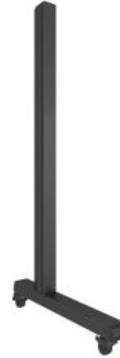

Ready when you are

M Pro Series - Wheelbase 270cm Pro inc castors

Article: 7 350 073 736 607

M Pro Series - Wheelbase 270cm Pro inc castors - Part for Pro Series, wheelbase 270cm inc castors, aluminum , stand for rail mounting - wheel-standing - black

Product category: PRO SERIES

Specification

M Pro Series - Wheelbase 270cm Pro inc castors

Article No:	7 350 073 736 607
Type:	Part for M Pro Series
Material:	Steel, Aluminum, Plastic
Color:	Black
Surface Finish:	Powder coating
Weight:	10 kg
Measurements	130x8x270cm
Max Load:	50 kg
Installation:	
Warranty:	5 years