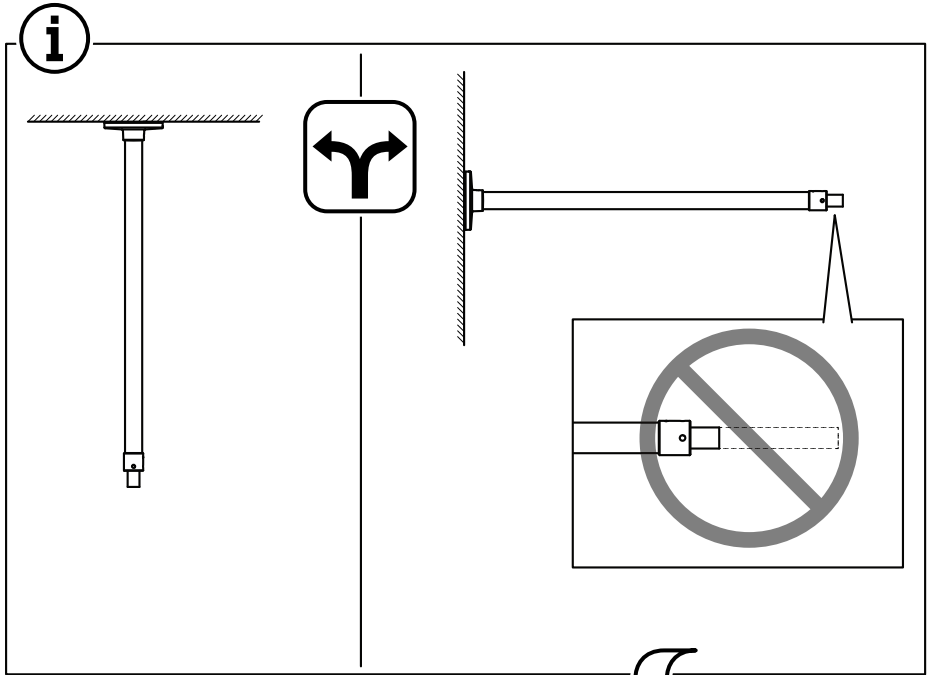

AXIS T91B53 Telescopic Ceiling Mount

i

 kg (lb) ≤ 1.6 kg (3.5 lb)

AXIS T91B53 Telescopic Ceiling Mount

AXIS T94B02D
Pendant Kit

AXIS T94K01D
Pendant Kit

AXIS T91A04
Camera Holder 3/4" NPS

AXIS T91B53 Telescopic Ceiling Mount