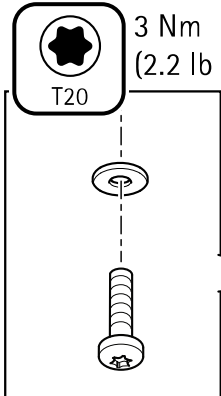

AXIS T91B53 Telescopic Ceiling Mount

1.1

4x

2.1

4x

2.2

4x

3 Nm
(2.2 lb ft)