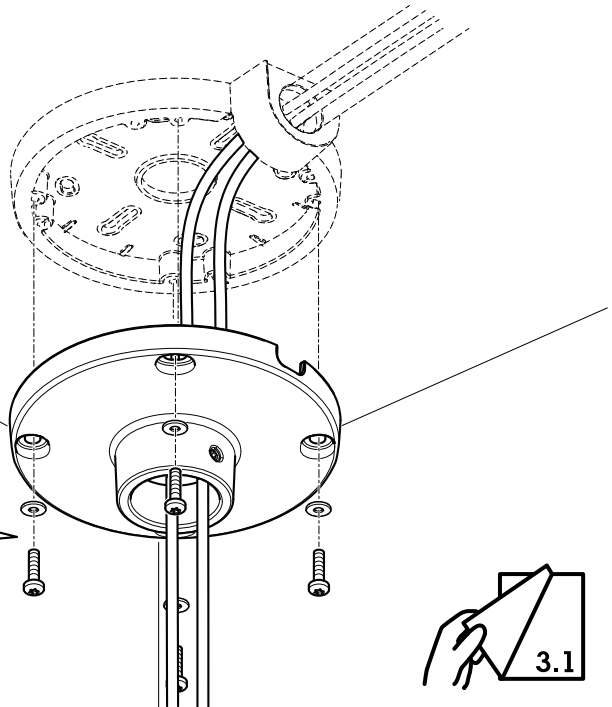

AXIS T91B53 Telescopic Ceiling Mount

i

 kg (lb) ≤ 1.6 kg (3.5 lb)

AXIS T91B53 Telescopic Ceiling Mount

AXIS T94B02D
Pendant Kit

AXIS T94K01D
Pendant Kit

AXIS T91A04
Camera Holder 3/4" NPS

AXIS T91B53 Telescopic Ceiling Mount

AXIS T91B53 Telescopic Ceiling Mount

1.1

4x

2.1

4x

2.2

4x

3 Nm
(2.2 lb ft)