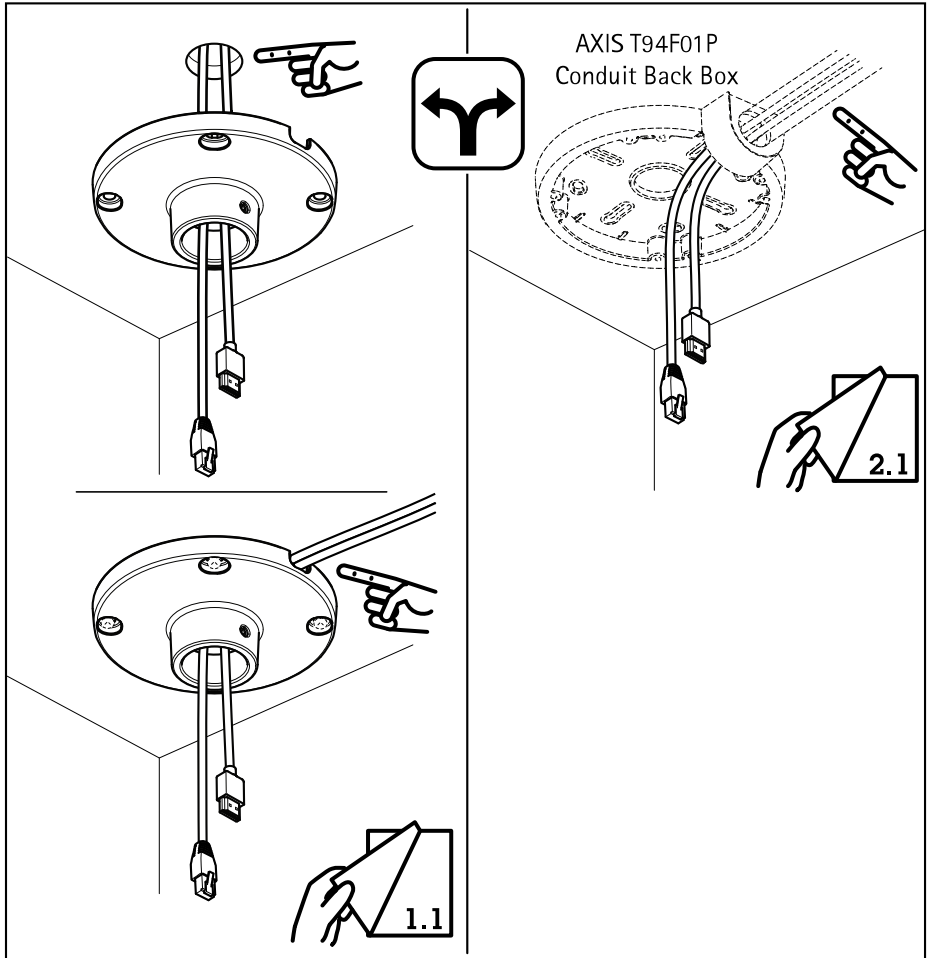

AXIS T91B53 Telescopic Ceiling Mount