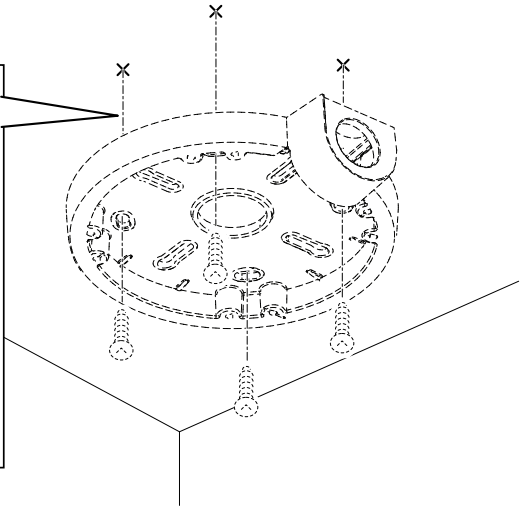

AXIS T91B53 Telescopic Ceiling Mount

i

 kg (lb) ≤ 1.6 kg (3.5 lb)

AXIS T91B53 Telescopic Ceiling Mount

AXIS T94B02D
Pendant Kit

AXIS T94K01D
Pendant Kit

AXIS T91A04
Camera Holder 3/4" NPS

AXIS T91B53 Telescopic Ceiling Mount

AXIS T91B53 Telescopic Ceiling Mount

1.1

4x

2.1

4x

2.2

4x

3 Nm
(2.2 lb ft)