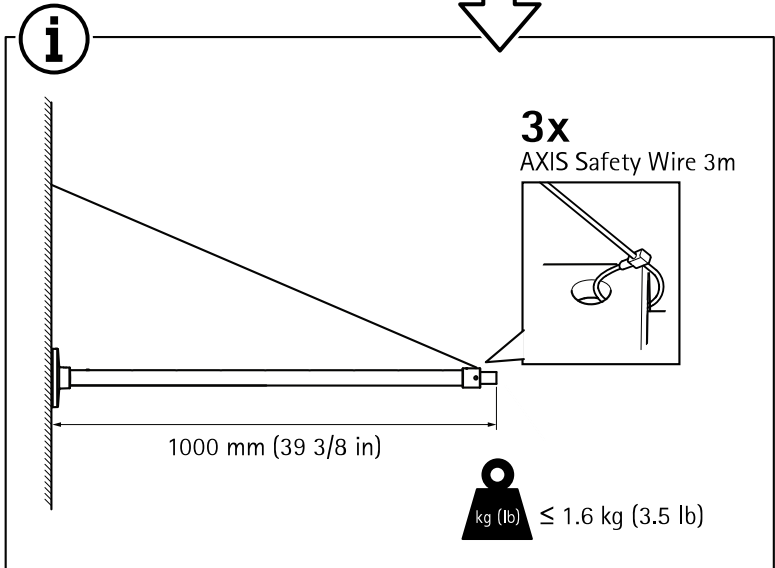

AXIS T91B53 Telescopic Ceiling Mount

i

 kg (lb) ≤ 1.6 kg (3.5 lb)

AXIS T91B53 Telescopic Ceiling Mount

AXIS T94B02D
Pendant Kit

AXIS T94K01D
Pendant Kit

AXIS T91A04
Camera Holder 3/4" NPS

AXIS T91B53 Telescopic Ceiling Mount