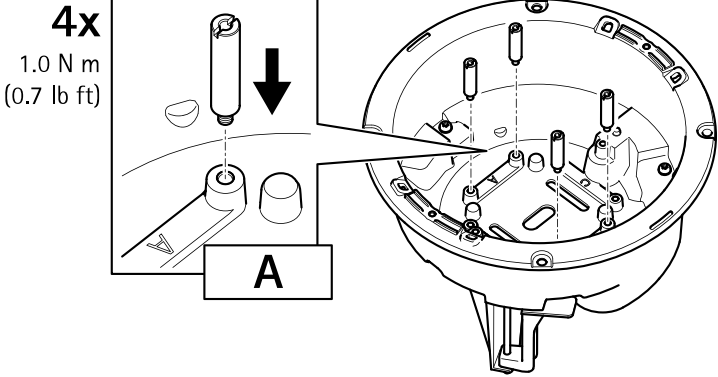

AXIS T94M02L Recessed Mount

1.1