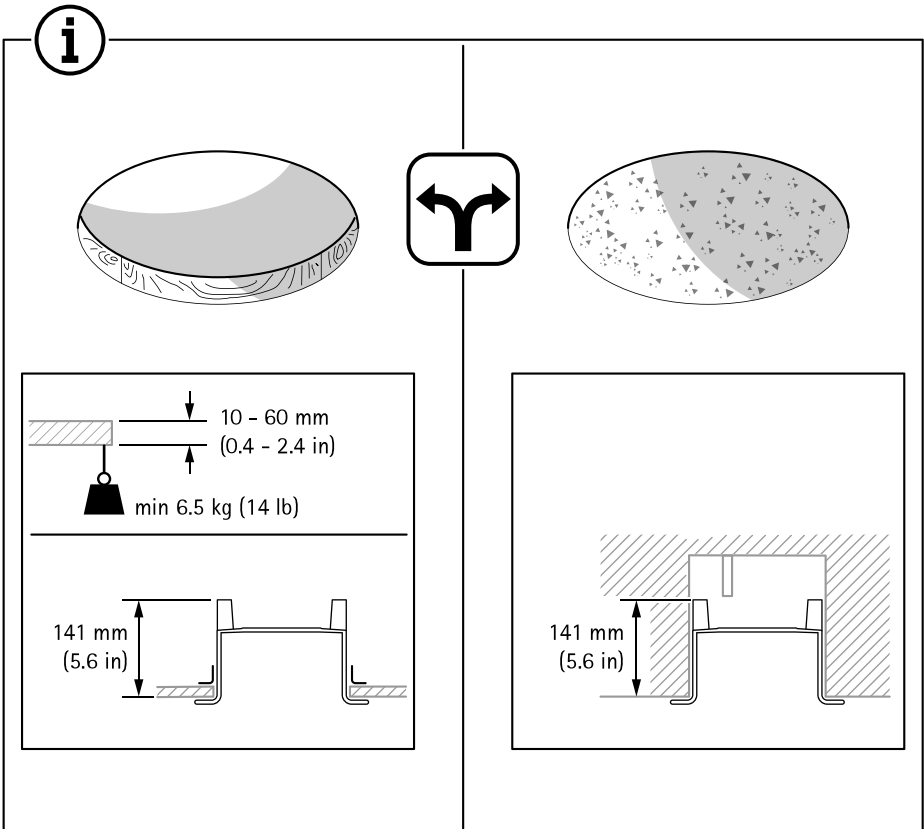

AXIS T94M02L Recessed Mount

Installation Guide

AXIS T94M02L Recessed Mount

AXIS T94M02L Recessed Mount

AXIS T94M02L Recessed Mount

 <p>AXIS P322x-VE/-LVE AXIS P323x-VE/-LVE</p>	 <p>34 mm (1.35 in) 30 mm (1.2 in)</p> 
--	--

 <p>AXIS P33-VE/-LVE</p>	 <p>34 mm (1.35 in) 30 mm (1.2 in)</p> 
---	--

 <p>AXIS Q35-VE/-LVE</p>	 <p>34 mm (1.35 in) 30 mm (1.2 in)</p> 
--	--

AXIS T94M02L Recessed Mount

1.1

2.1

AXIS T94M02L Recessed Mount