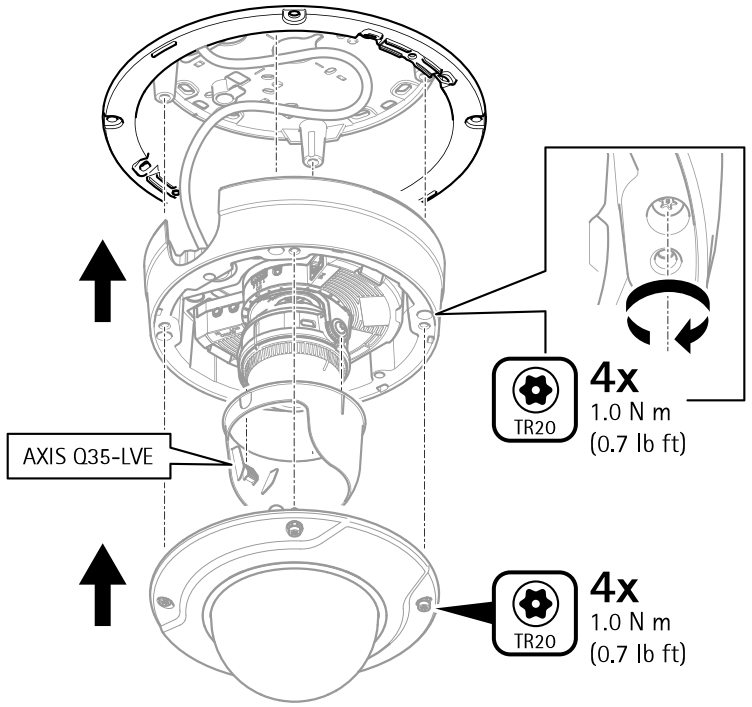

AXIS T94M02L Recessed Mount

9.1

9.2

9.3

9.4

AXIS T94M02L Recessed Mount

9.5

10.1

10.2

10.3

Installation Guide

AXIS T94M02L Recessed Mount

© 2019 - 2022 Axis Communications AB

Ver. M4.3

Date: February 2022

Part No. 2299519