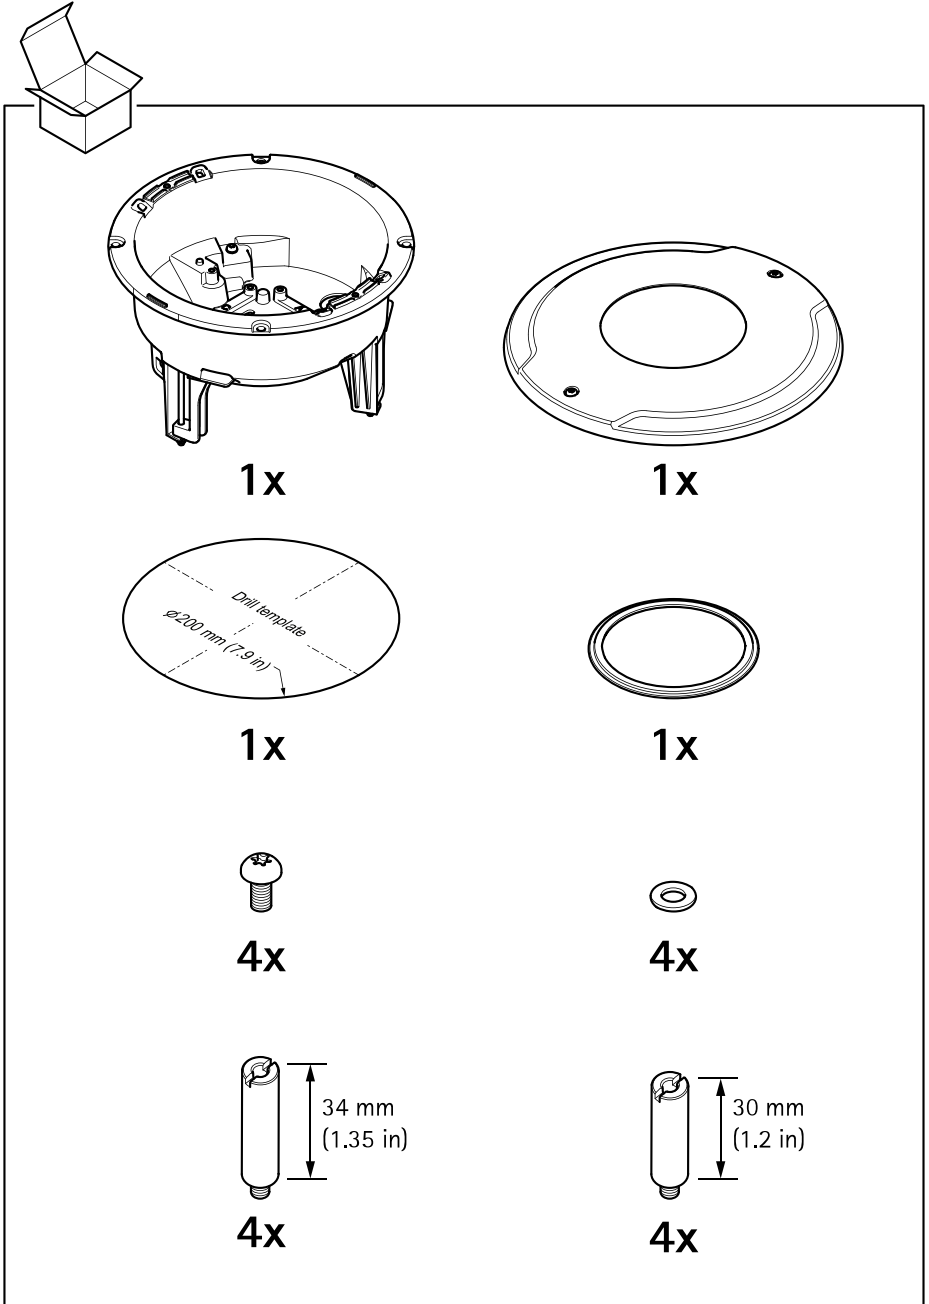

AXIS T94M02L Recessed Mount

Installation Guide

AXIS T94M02L Recessed Mount

AXIS T94M02L Recessed Mount

AXIS T94M02L Recessed Mount

 <p>AXIS P322x-VE/-LVE AXIS P323x-VE/-LVE</p>	 <p>34 mm (1.35 in) 30 mm (1.2 in)</p> 
--	--

 <p>AXIS P33-VE/-LVE</p>	 <p>34 mm (1.35 in) 30 mm (1.2 in)</p> 
---	--

 <p>AXIS Q35-VE/-LVE</p>	 <p>34 mm (1.35 in) 30 mm (1.2 in)</p> 
--	--

AXIS T94M02L Recessed Mount

1.1

2.1

AXIS T94M02L Recessed Mount

		
AXIS P322x-VE/-LVE AXIS P323x-VE/-LVE	AXIS P33-VE/-LVE	AXIS Q35-VE/-LVE

3.1

3.2

3.3

AXIS P32-VE/-LVE x=150-250 mm (6-10 in)
 AXIS P33-VE/-LVE x=150 mm (6 in)
 AXIS Q35-VE/-LVE x=150 mm (6 in)

3/4" (M25)