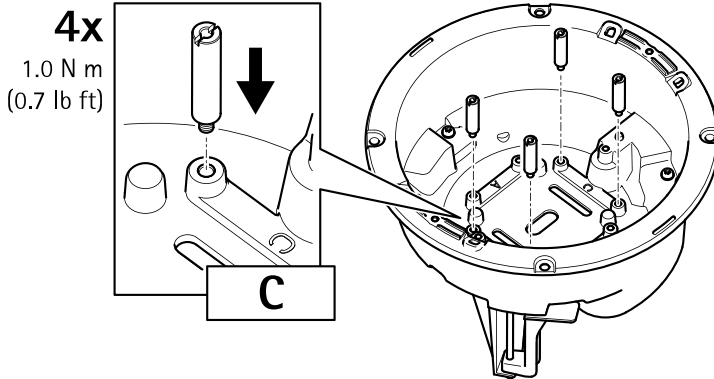

 <p>AXIS P33-VE/-LVE</p>	 <p>34 mm (1.35 in) 30 mm (1.2 in)</p> 
---	--

 <p>AXIS Q35-VE/-LVE</p>	 <p>34 mm (1.35 in) 30 mm (1.2 in)</p> 
--	--

AXIS T94M02L Recessed Mount

1.1

2.1

AXIS T94M02L Recessed Mount