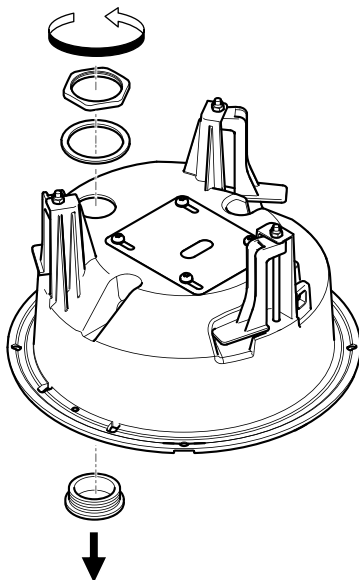

AXIS T94M02L Recessed Mount

5