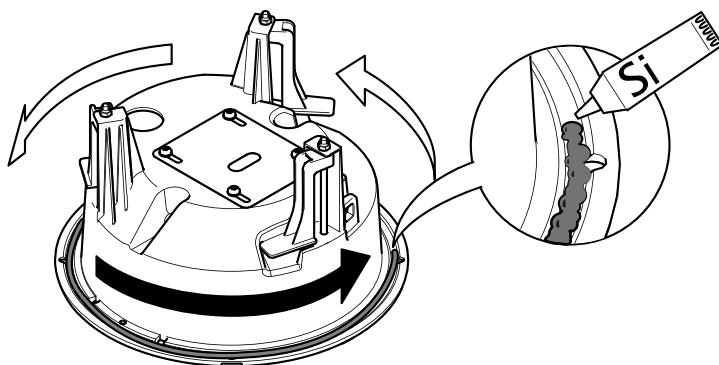

AXIS T94M02L Recessed Mount

5

6