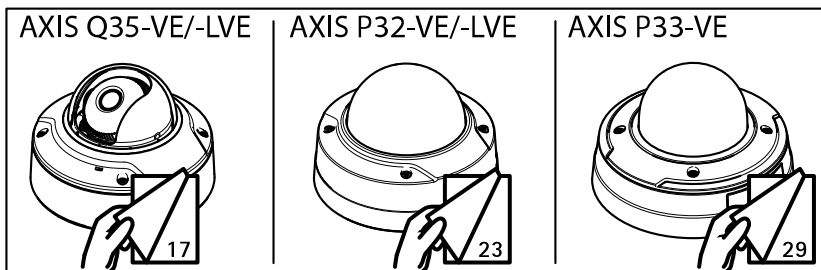

AXIS T94M02L Recessed Mount

18