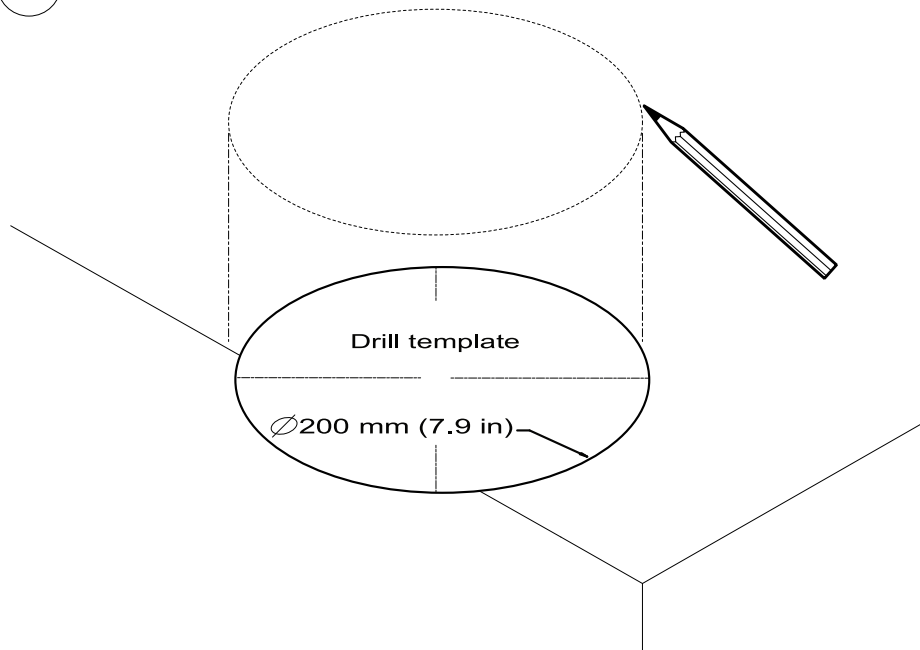

# AXIS T94M02L Recessed Mount

---

2

3

4

i

AXIS Q35-VE/-LVE	L=150 mm (6 in)
AXIS P32-VE/-LVE	L=150 - 250 mm (6 - 10 in)
AXIS P33-VE	L=150 mm (6 in)