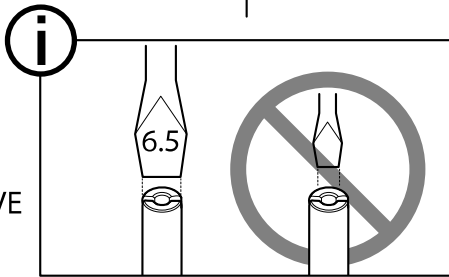

AXIS T94M02L Recessed Mount

1