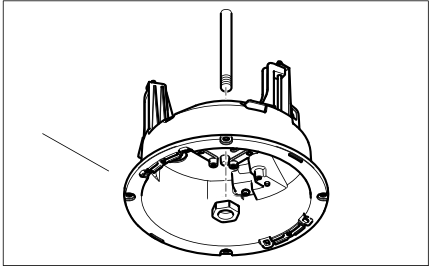

# AXIS T94M02L Recessed Mount

14

15

16

4x

T20

17