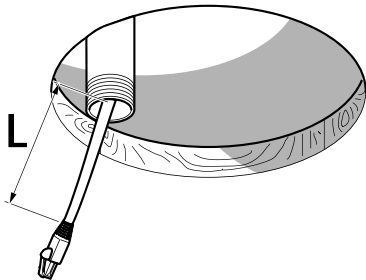

# AXIS T94M02L Recessed Mount

---

2

3

4

i

AXIS Q35-VE/-LVE	L=150 mm (6 in)
AXIS P32-VE/-LVE	L=150 - 250 mm (6 - 10 in)
AXIS P33-VE	L=150 mm (6 in)