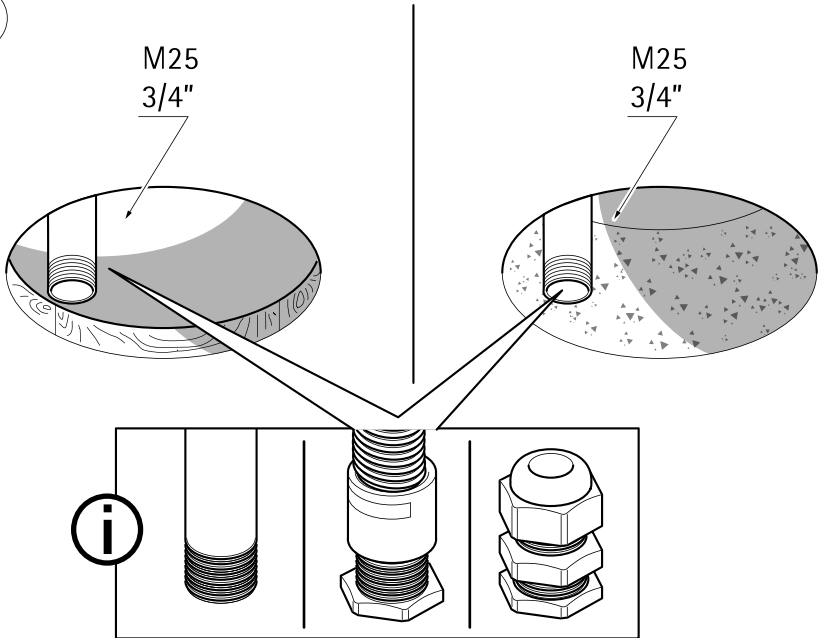

# AXIS T94M02L Recessed Mount

---

2

3

4

i

AXIS Q35-VE/-LVE	L=150 mm (6 in)
AXIS P32-VE/-LVE	L=150 - 250 mm (6 - 10 in)
AXIS P33-VE	L=150 mm (6 in)