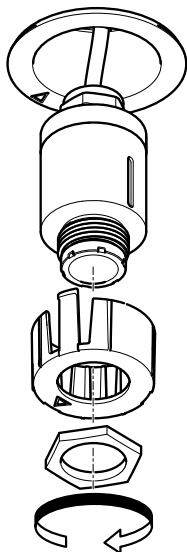

AXIS F8235 Fisheye Accessory

Installation Guide

AXIS F8235 Fisheye Accessory

5

6

7

8

9

1

2

AXIS F8235 Fisheye Accessory

3

4

5

6

7

8

9

Installation Guide

AXIS F8235 Fisheye Accessory

© Axis Communications AB, 2015

Ver. M1.2

Date: July 2015

Part No. 1492870