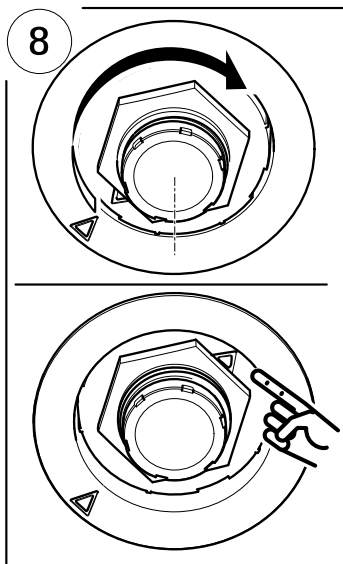

AXIS F8235 Fisheye Accessory

Installation Guide

AXIS F8235 Fisheye Accessory

5

6

7

8

9

1

2

AXIS F8235 Fisheye Accessory

3

4

5

6

7

8

9

Installation Guide

AXIS F8235 Fisheye Accessory

© Axis Communications AB, 2015

Ver. M1.2

Date: July 2015

Part No. 1492870