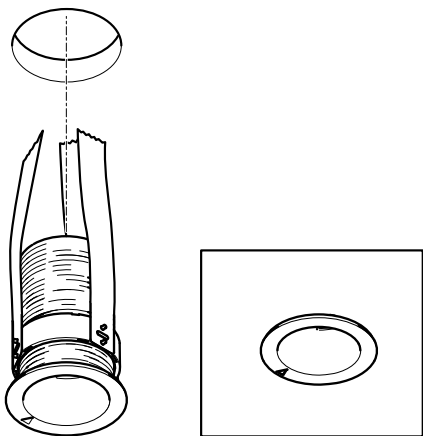

AXIS F8235 Fisheye Accessory

Installation Guide

AXIS F8235 Fisheye Accessory

5

6

7

8

9

1

2

AXIS F8235 Fisheye Accessory

3

4

5

6

7

8

9

Installation Guide

AXIS F8235 Fisheye Accessory

© Axis Communications AB, 2015

Ver. M1.2

Date: July 2015

Part No. 1492870