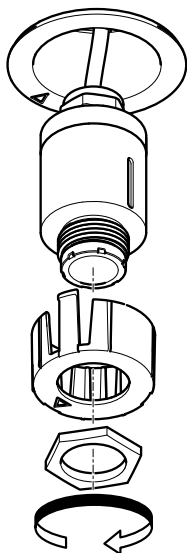

AXIS F8235 Fisheye Accessory

Installation Guide

AXIS F8235 Fisheye Accessory

5

6

7

8

9

1

2

AXIS F8235 Fisheye Accessory

3

4

5

6

7

8

9

Installation Guide

AXIS F8235 Fisheye Accessory

© Axis Communications AB, 2015

Ver. M1.2

Date: July 2015

Part No. 1492870