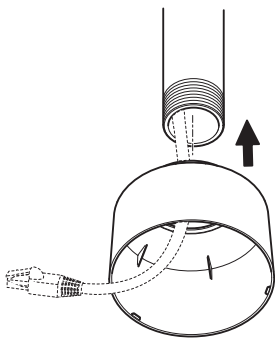

# AXIS T94F01D Pendant Kit for AXIS M3006-V/M3007-PV Network Camera

1x

1x

1x

1x

i

i

1