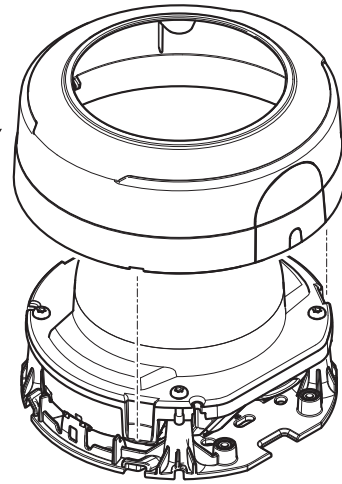

AXIS TP3801 Black Casing
AXIS TP3801-E Black Casing
AXIS TP3801 White Casing
AXIS TP3801-E White Casing

4x

Installation Guide

Installation Guide
AXIS TP38 Series
© Axis Communications AB, 2019

Ver. 2.0
Date: June, 2019
Part No. 1977961

1.1

1.2

1.3

2.1

2.2

2.3

2.4