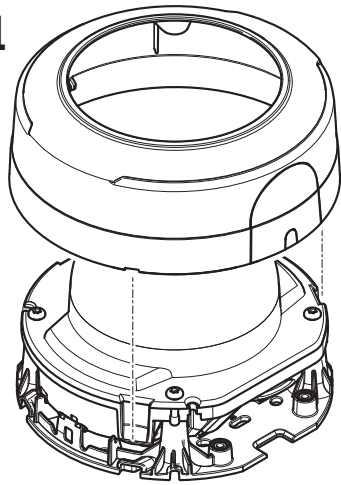

AXIS TP3801 Black Casing
AXIS TP3801-E Black Casing
AXIS TP3801 White Casing
AXIS TP3801-E White Casing

4x

Installation Guide

Installation Guide
AXIS TP38 Series
© Axis Communications AB, 2019

Ver. 2.0
Date: June, 2019
Part No. 1977961

1.1

1.2

1.3

2.1

2.2

2.3

2.4