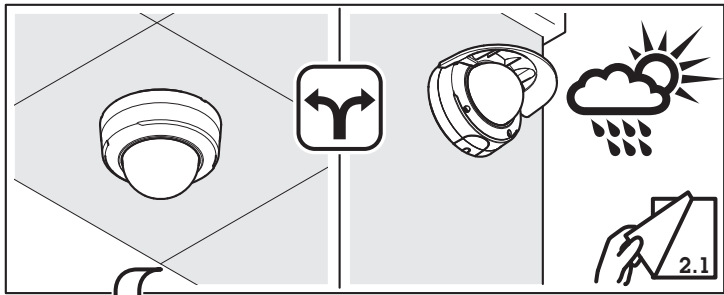

AXIS TP3801 Black Casing
AXIS TP3801-E Black Casing
AXIS TP3801 White Casing
AXIS TP3801-E White Casing

4x

Installation Guide

Installation Guide
AXIS TP38 Series
© Axis Communications AB, 2019

Ver. 2.0
Date: June, 2019
Part No. 1977961