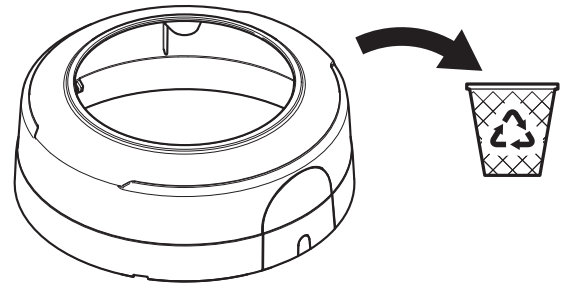

AXIS TP3801 Black Casing
AXIS TP3801-E Black Casing
AXIS TP3801 White Casing
AXIS TP3801-E White Casing

4x

Installation Guide

Installation Guide
AXIS TP38 Series
© Axis Communications AB, 2019

Ver. 2.0
Date: June, 2019
Part No. 1977961

1.1

1.2

1.3

2.1

2.2

2.3

2.4