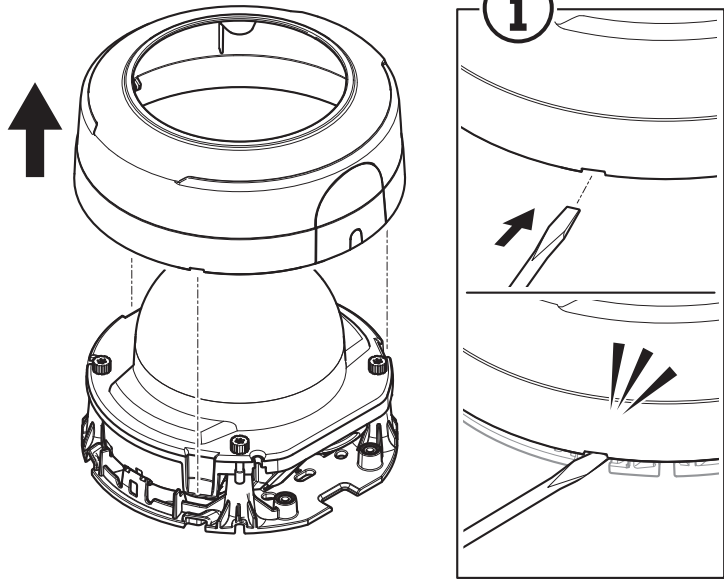

## **Installation Guide**

Installation Guide  
AXIS TP38 Series  
© Axis Communications AB, 2019

Ver. 2.0  
Date: June, 2019  
Part No. 1977962

1.1

1.2

4x

1.3

4x  
1.0 N m  
(0.7 lb ft)