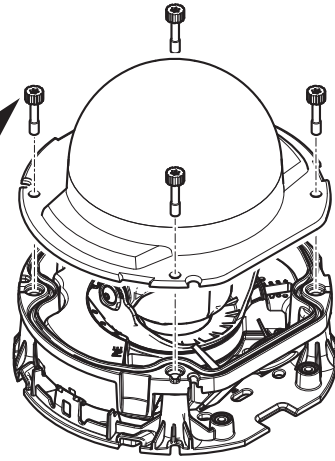

## **Installation Guide**

Installation Guide  
AXIS TP38 Series  
© Axis Communications AB, 2019

Ver. 2.0  
Date: June, 2019  
Part No. 1977962

1.1

1.2

4x

1.3

4x  
1.0 N m  
(0.7 lb ft)

2.1

2.2

2.3

2.4