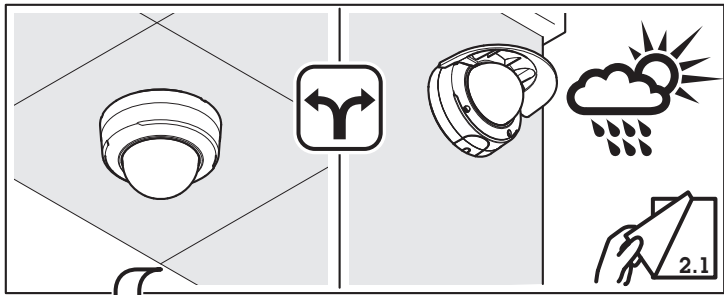

## **Installation Guide**

Installation Guide  
AXIS TP38 Series  
© Axis Communications AB, 2019

Ver. 2.0  
Date: June, 2019  
Part No. 1977962

1.1

1.2

4x

1.3

4x  
1.0 N m  
(0.7 lb ft)