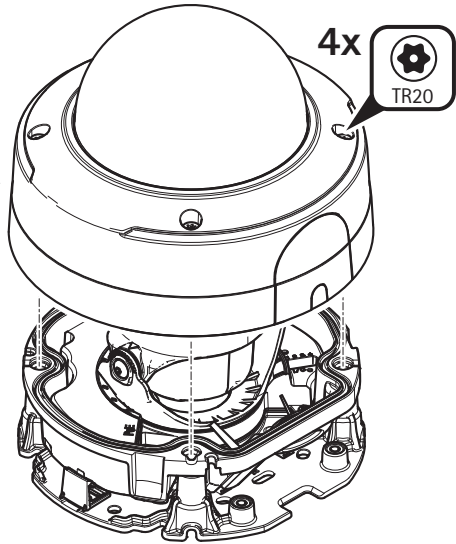

1.1

1.2

4x

1.3

4x
1.0 N m
(0.7 lb ft)

2.1

2.2

2.3

2.4