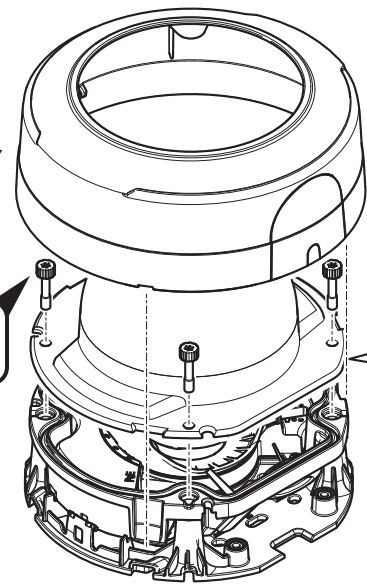

## **Installation Guide**

Installation Guide  
AXIS TP38 Series  
© Axis Communications AB, 2019

Ver. 2.0  
Date: June, 2019  
Part No. 1977962

1.1

1.2

4x

1.3

4x  
1.0 N m  
(0.7 lb ft)