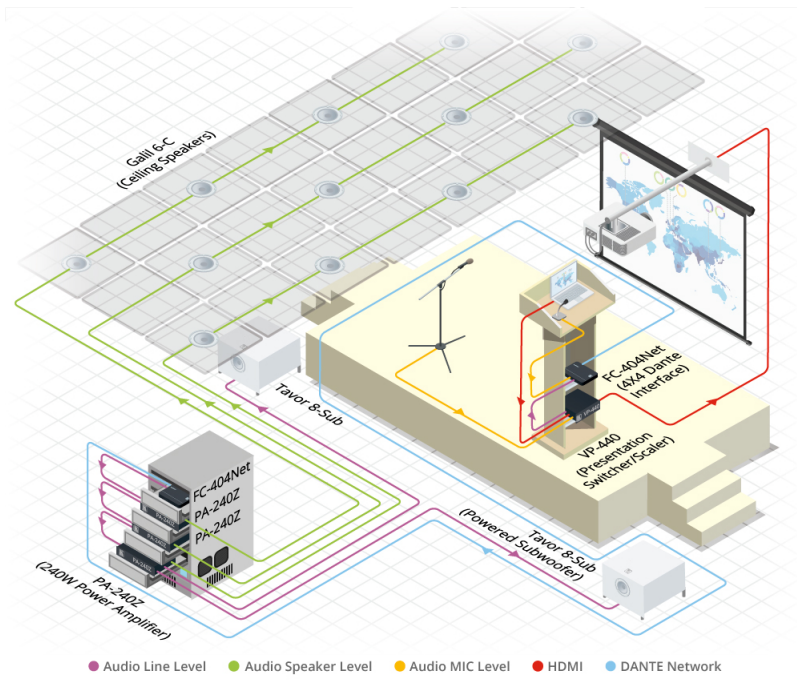

## Tavor 8-Sub

8-Inch Powered Subwoofer

| Speakers

The Tavor 8-Sub is a powered subwoofer that can be mounted on the wall, the floor or next to the wall in a way that hides the control panel. The product reproduces low-range audio frequencies and includes auto standby and adjustable crossover frequencies

Volume Level Knob

Crossover Frequency Adjustment - 65Hz to 150Hz on a control knob

Reverse Phase Selector - 0 or 180Deg

Optional Auto Standby

Selectable Power Settings - 110-120V AC, 220-240V AC

## TECHNICAL SPECIFICATIONS

---

DESCRIPTION:	Subwoofer speaker
FREQUENCY RESPONSE:	30Hz to 600Hz @-10dB, 45Hz to 350Hz @±3dB
WOOFER:	8" (203mm) aluminum with rubber surround
IMPEDANCE:	200Ω (high level input)
SENSITIVITY:	95dB SPL, 1W @1m
MAX SPL:	Continuous: 108dB; peak: 114dB
POWER HANDLING:	50W RMS, 140W continuous program
POWER SOURCE:	Selectable: 110-120V AC 60Hz or 220-240V AC 50Hz
CROSSOVER FREQUENCY:	65-150Hz
INPUT CONNECTORS:	High-level unbalanced stereo audio on binding posts, LFE or Line level unbalanced stereo audio on RCA connectors
CONTROLS:	Volume, crossover, phase, auto standby and selectable power source
MATERIALS:	Wooden cabinet and wooden bracket
OPERATING TEMPERATURE:	-15° to +70°C (5° to 158°F)
STORAGE TEMPERATURE:	-30° to +55°C (-22° to 131°F)
HUMIDITY:	25% to 90%, RHL non-condensing
INCLUDED ACCESSORIES:	Power cable, 4 black rubber feet
COLOR:	White
Product Dimensions	45.00cm x 40.00cm x 20.50cm (17.72" x 15.75" x 8.07" ) W, D, H
Product Weight	10.3kg (22.6lbs) approx
Shipping Dimensions	53.50cm x 49.00cm x 30.50cm (21.06" x 19.29" x 12.01" ) W, D, H
Shipping Weight	10.9kg (24.0lbs) approx

● Audio Line Level ● Audio Speaker Level ● Audio MIC Level ● HDMI ● DANTE Network