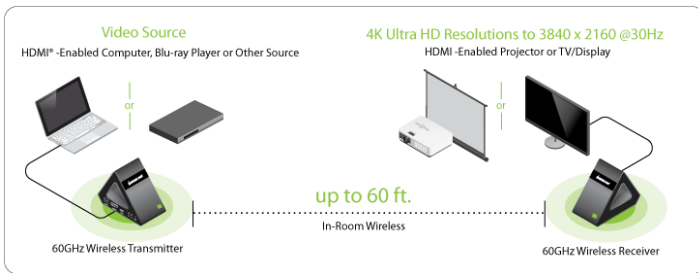

GW4K30GH60

Ultra-Fast 60GHz Wireless 4K UHD Transmitter and Receiver Kit

- Wirelessly send 4K UHD video from one HDMI source to one HDMI TV/Projector
- Extends signals up to 60 Ft. in-room
- Uncompressed audio and video at near-zero latency - ideal for gaming and streaming
- Resolutions up to 3840 x 2160 @30Hz
- Minimal interference with existing Wi-Fi devices via 60GHz wireless frequency

4K Ultra HD Without Wires

The Ultra-Fast 60GHz Wireless 4K UHD Video Extender (GW4K30GH60) is an ultra-high-performance wireless AV solution that enables you to transmit 4K Ultra High Definition video and high-quality digital 7.1 surround sound audio from an HDMI source over distances up to 60 feet with near-zero latency.

Enjoy Flexible TV or Projector Placement

Eliminate the time and expense required to run costly, unsightly cable. Enjoy the flexibility to place your video source and display equipment wherever it is most convenient in the same large room, such as in a home theater or conference room.

- Wirelessly send 4K UHD video from one HDMI source to one HDMI TV/Projector
- Extends signals up to 60 Ft. in-room
- Uncompressed audio and video at near-zero latency - ideal for gaming and streaming
- Resolutions up to 3840 x 2160 @30Hz
- Minimal interference with existing Wi-Fi devices via 60GHz wireless frequency
- Support 7.1 surround sound audio, Dolby® True HD and DTS-HD® Master audio format
- Plug-n-Play - Transmitter and receiver come pre-paired from factory
- Dedicated closed wireless system - Requires no Wi-Fi network
- Advanced wireless technology speeds to 18 Gbps
- LED status lights for source/display connections and wireless link
- Supports dual power option via USB or included AC adapter
- Compact mountable design for easy placement
- HDMI 1.4 & HDCP 2.2 compliant
- Supports 4K UHD High Dynamic Range (HDR) TVs and content