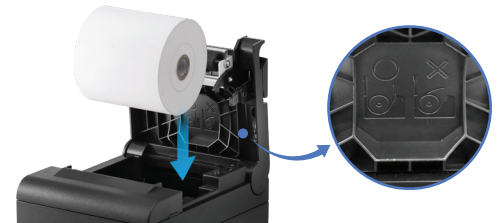

SRP-E300

3-inch POS Printer

Retail

Hospitality

Ticketing

Banking

Kiosk

Durable and Cost-Efficient

- Printing speed up to 220 mm/sec
- High reliability mechanism :
150 km TPH & 1.5 Million cuts Auto Cutter
- 180 / 203 dpi supported

User-Friendly Design

- Stand-alone or space-saving wall-mount use
- Easy to distinguish loading paper side by drawing on printer cover
- 10% smaller than SRP-330II
- Display paper and error on LED