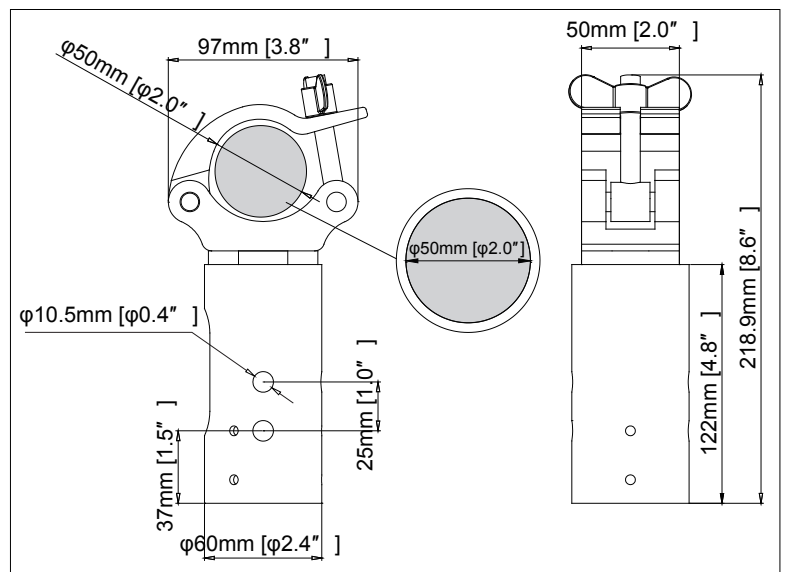

Truss clasp for 50mm pole

EAN: 7350073734320

COMPONENT CHECKLIST

Item	Name	QTY
A	Truss clasp for 50mm pole	1
B	M8x70	2
C	M8	2
D	Allen Key 3mm	1
	Allen Key 6mm	1
E	Wrench	1

PRODUCT DIMENSIONS

INSTALLATION INSTRUCTION

1.

B

C

$\phi 50$ Pipe

Not Include

6mm

2.

$\phi 50$ Pipe

3.

$\phi 50$ Pipe

3mm