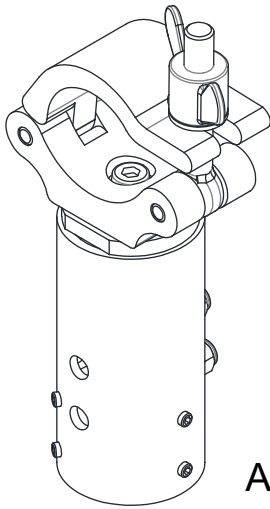

Truss clasp for 50mm pole

EAN: 7350073734320

COMPONENT CHECKLIST

Item	Name	QTY
A	Truss clasp for 50mm pole	1
B	M8x70	2
C	M8	2
D	Allen Key 3mm	1
	Allen Key 6mm	1
E	Wrench	1

PRODUCT DIMENSIONS

INSTALLATION INSTRUCTION

1.

B

C

$\phi 50$ Pipe

Not Include

6mm

2.

$\phi 50$ Pipe

3.

$\phi 50$ Pipe

3mm