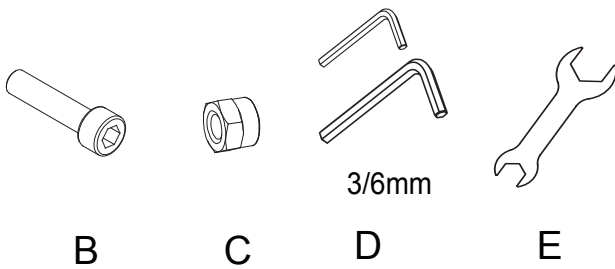

Truss clasp for 50mm pole

EAN: 7350073734320

COMPONENT CHECKLIST

Item	Name	QTY
A	Truss clasp for 50mm pole	1
B	M8x70	2
C	M8	2
D	Allen Key 3mm	1
	Allen Key 6mm	1
E	Wrench	1

PRODUCT DIMENSIONS

INSTALLATION INSTRUCTION

1.

B

C

$\phi 50$ Pipe

Not Include

6mm

2.

$\phi 50$ Pipe

3.

$\phi 50$ Pipe

3mm