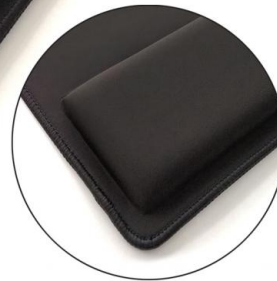

Desk Pad Pro XXL

Item no.:

520-35

EAN:

5705730520358

Sandberg Desk Pad Pro XXL is the perfect underlay for your keyboard and mouse. Stays in place thanks to the non-slip underside, even when you make rapid mouse movements or keystrokes. Features a built-in and comfortable wrist support. The support is there to relieve strain on your wrist when using the keyboard and mouse. Stitched edges to avoid fraying.

More information:
 www.sandberg.world

Sandberg Desk Pad Pro XXL

Specifications

Anti-slip rubber on bottom side
Locked edge
Dimensions: 712 x 350 x 23 mm
Wrist rest filling: Foam

Support and download:

<https://sandberg.world/support/Gel-Desk-Pad-Pro-XXL>

Press quotes

Packaging info

Dimensions

	Product	Package
Height (cm)	71.50	74.50
Width (cm)	35.00	14.50
Depth (cm)	2.30	58.00
Weight (g)	475.00	580.00

Product:

www.sandberg.world/product/Gel-Desk-Pad-Pro-XXL