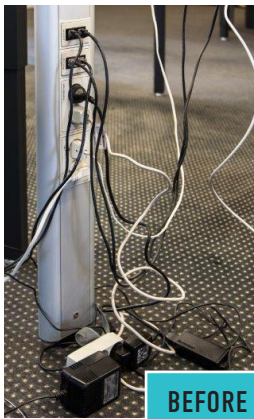

Premium Cable Sleeve

Vivolink Premium Cable Management

Premium details form the overall impression of your office or meeting rooms.

Cable mess often creates messy rooms that are difficult to keep clean and all starts to get messy.

NICE & TIDY IN A ZIP

With the Vivolink Premium Cable Management it is easy to zip cables in and get a nice and tidy look in seconds. The materials used is the best in class quality. Easy to install – easy to clean – easy to work with.

The cable management have a zipper in both ends, so it means that you can easily zip in cables from both ends and have cables going in/out in the middle if needed.

- Smart zipper for easy use
- Aesthetic solution in Scandinavian design
- Up to 10 cables inside (inner measures 22 mm)
- Soft and dirt-repelling material
- Easy and safe to install
- Heat repellent and antistatic inner membrane
- Easy to clean, machine washable
- Re-usable