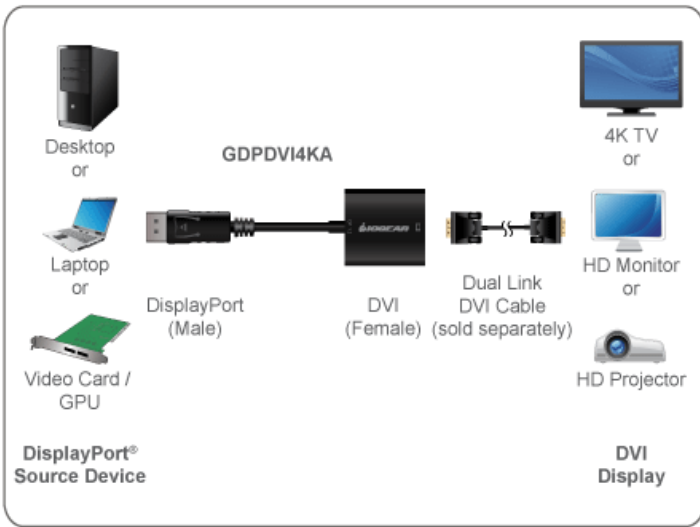

Requirements

- **Input**
- 1 x DisplayPort source
- •
- **Output**
- 1 x Projector or Display with DVI port

Package Contents

- 1 x Active DisplayPort to DVI Adapter