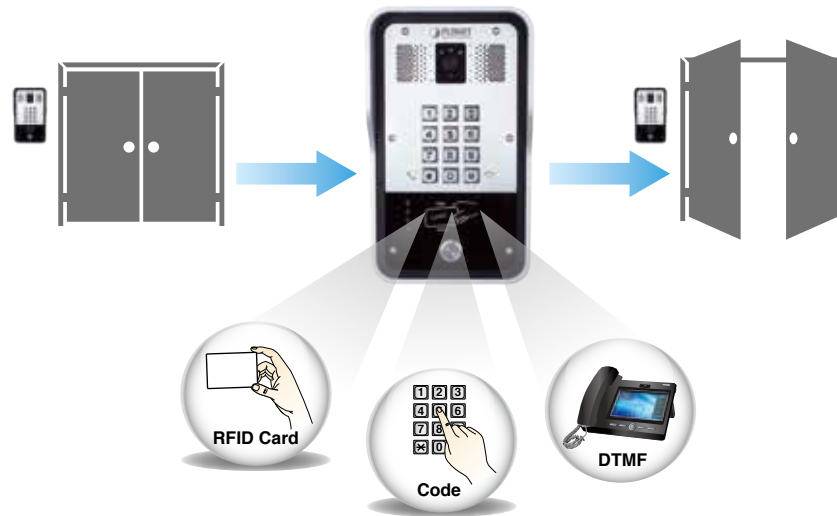

Hardware

- HD camera with infrared light and night vision
- Three IR LEDs provide clear image in low light condition
- IP65- and IK10-rated designed for rigorous environment
- Wall-mount design for outdoor unit
- Tamperproof protection - Alarm will sound when cover is removed from the housing
- Supports several ways of opening door
- Industrial design with -40 to 70 degrees C operating temperature

Video and Audio

- Maximum resolution 1280 x 720 @ 30 fps
- Acoustic Echo Cancellation (AEC) is featured on speaker path
- Adjustable brightness, contrast and volume settings
- Full-duplex noise reduction and voice recognition are possible in distance of up to 5 meters
- HD voice using wideband G.722 coding produces clearer sound
- Barge-in and calls can be switched automatically

Network and Configuration

- Standard IETF SIP protocol
- Compatible with the Asterisk IP PBX systems or various platforms
- Compliant with IEEE 802.3af PoE interface for flexible deployment
- VPN, VLAN, QoS, 802.1x, HTTPS, TR069 and auto-provisioning

Easy Installation and Management

- Hands-free intercommunication
- Have peace of mind from being able to see, hear and speak to your visitors before opening the door
- Conveniently unlock the door for visitors without having to go to it