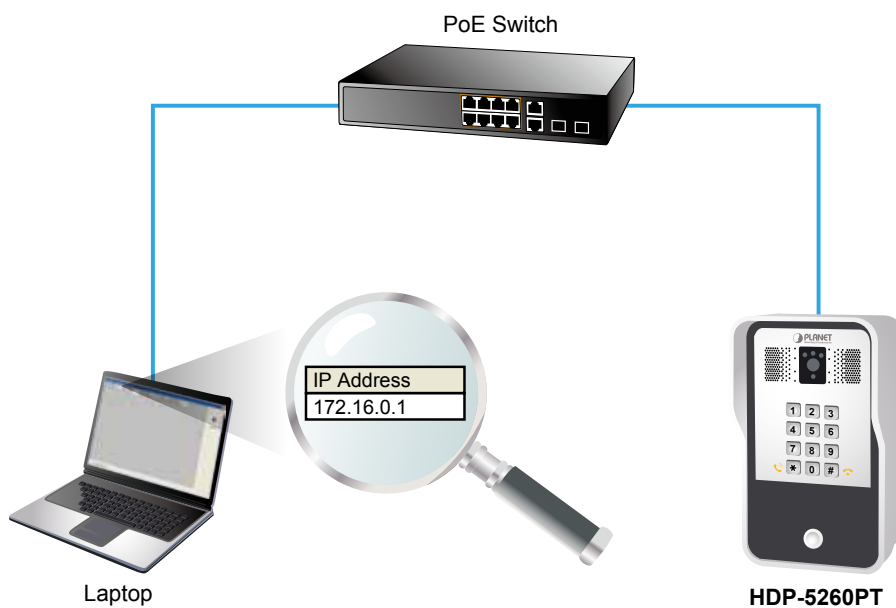

SIP 2.0 Standard Compliance

The HDP-5260PT supports Session Initiation Protocol 2.0 (RFC 3261) for easy integration with general voice over IP system. The IP phone is able to broadly interoperate with equipment provided by VoIP infrastructure providers, thus enabling them to provide their customers with better multimedia exchange services.

A Door Guard for Extreme Conditions

The HDP-5260PT comes with a robust door intercom for apartment complexes to ensure maximum resilience and security. Its camera with night vision and resilience to dust, water (IP65) and vandalism (IK10) is watchful, making sure the area remains safe.

AEC (Acoustic Echo Cancellation)

Acoustic Echo Cancellation (AEC) technology is adopted in PLANET's HDP-5260PT Door Phone and HTS-1000P Touch Screen Control Pad to enable users to minimize the voice/sound signal distortion shown in the diagram below, thus guaranteeing the best-in-class sound quality.

Finding the Door Phone via Planet Search Tool

PLANET Search Tool is a simple, freely-available application for locating intercoms from the IP family in the network. After searching the network, the application shows the device name, firmware version and IP address of all intercoms found on a chart. This simplifies the administration and installation of intercom systems. Simply run the easy-to-use software to get immediate results.