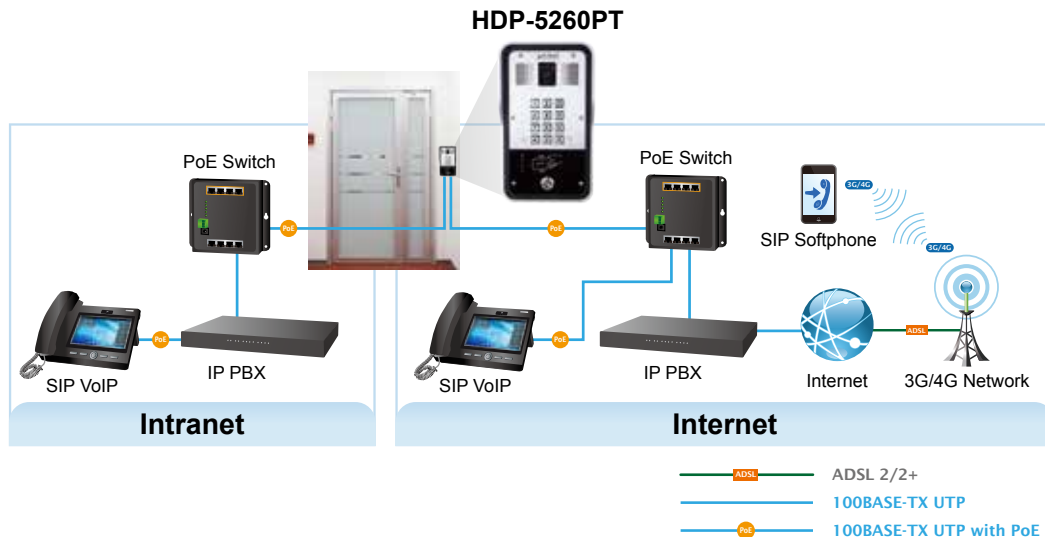

720p SIP Multi-unit Apartment Vandalproof Door Phone with RFID and PoE

Security is Ensured with PLANET Video Door Phone

PLANET HDP-5260PT is a SIP Door Phone with PoE feature. It supports H.264/H.263 compression format and delivers excellent picture quality in 720p HD resolutions at 10~30 frames per second (fps). The door phone has night vision that can capture any unusual activity in low light. It also supports HD (High Definition) voice and G.722 codec that relax bandwidth limitation and provide clear communications. It provides the flexibility and control required for high-quality property complex visitor management, property protection, intercom, and message service.

AEC (Acoustic Echo Cancellation)

Acoustic Echo Cancellation (AEC) technology is adopted in PLANET's HDP-5260PT Door Phone and HTS-1000P Touch Screen Control Pad to enable users to minimize the voice/sound signal distortion shown in the diagram below, thus guaranteeing the best-in-class sound quality.

Finding the Door Phone via Planet Search Tool

PLANET Search Tool is a simple, freely-available application for locating intercoms from the IP family in the network. After searching the network, the application shows the device name, firmware version and IP address of all intercoms found on a chart. This simplifies the administration and installation of intercom systems. Simply run the easy-to-use software to get immediate results.

The HDP-5260PT supports 802.3af PoE interface without worrying the electric source. It supports two-way voice communication and remote door release function. Additionally, the HDP-5260PT has an excellent interoperability using SIP standard VoIP signaling feature by interworking with IP PBX services and video phone.