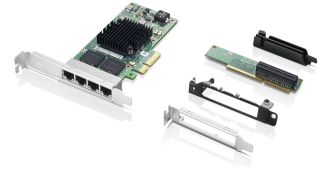

Lenovo 4XC0R41416 network card Internal Ethernet

Brand : Lenovo

Product code: 4XC0R41416

Product name : 4XC0R41416

Intel I350-T4 4-Port Ethernet Expansion Card

[Lenovo 4XC0R41416 network card Internal Ethernet:](#)

The Lenovo Intel I350-T4 4-Port Ethernet Expansion Card is a dependable and cost-effective solution to add four high-performance Ethernet ports to your PC through one PCI Express slot. The expansion card features an Intel I350 chipset, designed to deliver the power, performance and enhanced capabilities you need for reliable network connections to your Think desktop or workstation. The quad-port network card makes it easy to access multiple networks and gives you four redundant, independent Gigabit Ethernet ports.