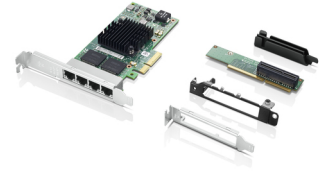

## Lenovo 4XC0R41416 network card Internal Ethernet

**Brand :** Lenovo

**Product code:** 4XC0R41416

**Product name :** 4XC0R41416

Intel I350-T4 4-Port Ethernet Expansion Card

[Lenovo 4XC0R41416 network card Internal Ethernet:](#)

The Lenovo Intel I350-T4 4-Port Ethernet Expansion Card is a dependable and cost-effective solution to add four high-performance Ethernet ports to your PC through one PCI Express slot. The expansion card features an Intel I350 chipset, designed to deliver the power, performance and enhanced capabilities you need for reliable network connections to your Think desktop or workstation. The quad-port network card makes it easy to access multiple networks and gives you four redundant, independent Gigabit Ethernet ports.