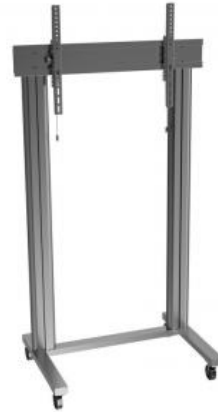

# M Public Display Stand 210 Dual Pillar Wheelbase Black

Article: 7 350 073 732 753

Multibrackets M Display Stand 210 Dual Pillar Wheelbase  
- Stand for LCD / LED panel - aluminum - black - screen  
size: 70" - 110" - mounting interface: up to 1200 x 600  
mm - wheel-standing

Product category: FLOORSTANDS

### M Display Stand 210 Dual Pillar Wheelbase Black

<b>For screen size:</b>	70-110"
<b>VESA standard:</b>	Max 1200x600 mm
<b>Article No:</b>	7 350 073 732 753
<b>Size in mm: (WxDxH)</b>	1190x650x2100 mm
<b>Adjustable height:</b>	Yes
<b>Weight:</b>	50 kg
<b>Colour:</b>	Black
<b>Max load:</b>	125 kg
<b>DVD Shelf / Camera holder:</b>	Optional
<b>Power rail 220V:</b>	Yes
<b>Package size:</b>	2150 x 670 x 120mm
<b>Warranty:</b>	5 years