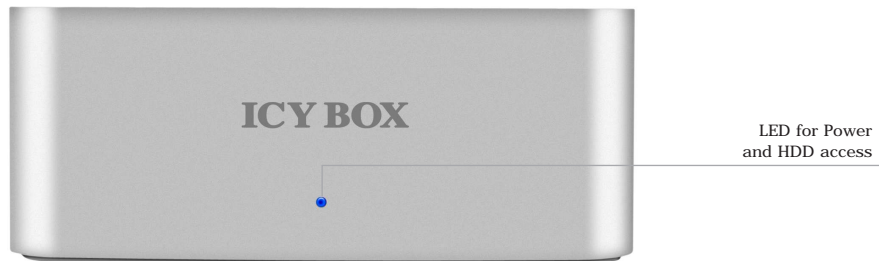

IB-111StU3-Wh
 USB 3.0 Docking Station for 2.5"
 and 3.5" SATA HDDs

Key features

- Stylish premium aluminium case
- Support both 2.5" and 3.5" SATA HDD
- USB 3.0 host interface up to 5 Gbit/s
- Downwardly compatible with USB 2.0/1.1
- Supports
 USB 2.0: Windows 98/ME/2000/XP/Vista/7, MAC OS >9.1
 USB 3.0: Windows XP/Vista/7
- Hot Plug & Play and Hot Swap
- LED for power and HDD access

Technical data

Model	IB-111StU3-Wh
Article No.	20705
EAN code	4250078185178
Brand	ICY BOX
Article text	USB 3.0 Docking Station for 2.5" and 3.5" SATA HDDs
Colour	Silver/White
Material	Aluminium
HDD interface	1x 2.5"/3.5" SATA
HDD capacity	1x up to 2 TB
Hot Swap	Yes
Plug & Play	Yes
External data interface	1x USB 3.0
Operating system	USB 2.0: Windows 98/ME/2000/XP/Vista/7, MAC OS >9.1 USB 3.0: Windows XP/Vista/7
Transfer rate	USB 3.0 up to 5 Gbit/s
Power switch	Yes
LED	Power, HDD access
Power connector	Wall Power Supply: AC: 100-240 V/ 50-60 Hz/0.8 A/24 W; DC: 12 V/ 2 A

Sitzt, wackelt und hat Luft
 (Fits, Jiggles and Hangs Loose)*

Purpose of a docking station for HDDs is the frequent and fast change of those. Nothing may jam, get stuck or be frail. This applies even for the 100th or 1000th change. The IB-111 comes with the best qualifications: first of all the solid aluminium case.

*saying of German craftsmen

Front view

LED for Power and HDD access

Rear view

USB 3.0 interface

Power switch

Power connector

Packing content: 1x IB-111StU3-Wh, 1x power supply, 1x power cable, 1x USB 3.0 cable, 1x manual