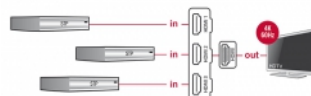

Delock HDMI UHD Switch 3 x HDMI in > 1 x HDMI out 4K with integrated cable 50 cm

Description

With this HDMI switch by Delock up to three HDMI devices can be used with one HDMI monitor, TV or beamer. The button on the device allows switching between the HDMI devices.

Specification

- Connectors:
 - Input:
 - 3 x HDMI-A 19 pin female
 - Output:
 - 1 x HDMI-A 19 pin male
- HDMI port selection by button
- LED indicators for active HDMI port
- High Speed HDMI specification
- Supports 3D displays
- Supports HDCP 1.4 and 2.2
- Resolution up to 3840 x 2160 @ 60 Hz (depending on the system and the connected hardware)
- Video bandwidth up to 600 MHz / 6 Gbps per channel, max. 18 Gbps
- No external power supply needed
- Plastic housing
- Colour: black
- Dimensions (LxWxH): ca. 81 x 62 x 16 mm
- Cable length without connectors: ca. 50 cm

Item No. 18600

EAN: 4043619186006

Country of origin: China

Package: Retail Box

System requirements

- One free HDMI female
- HDMI cable

Package content

- HDMI switch
- User manual

Images

General	
LED indicator:	Activity
Interface	
Output:	1 x HDMI-A 19 pin male
Input:	3 x HDMI-A 19 pin female
Technical characteristics	
Maximum screen resolution:	3840 x 2160 @ 60 Hz
Voltage:	No external power supply needed
Video bandwidth:	600 MHz / 6 Gbps
Physical characteristics	
Housing material:	Plastic
Cable length:	ca. 50 cm (without connectors)
Length:	81 mm
Width:	62 mm
Height:	16 mm