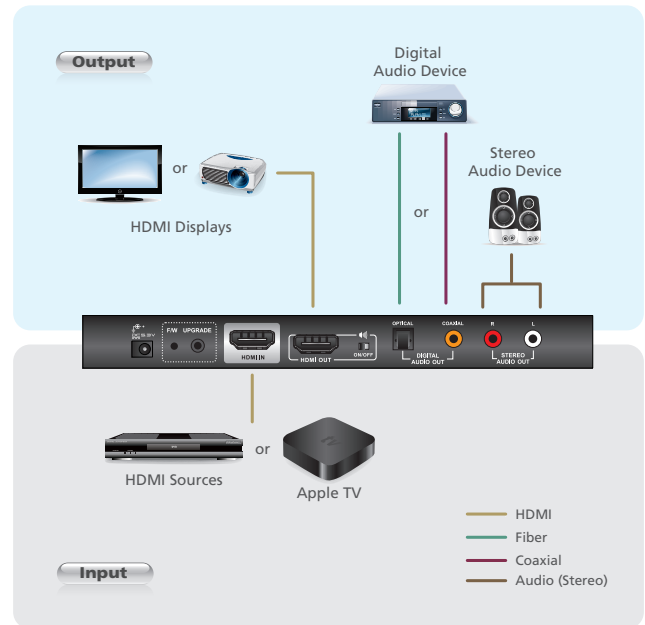

# HDMI Repeater Plus Audio De-embedder

## VC880

- The VC880 is an HDMI Repeater with an added audio de-embedder that extracts and converts the audio signal from the HDMI input. This means that, as well as the repeated HDMI audio and video signal output, users can choose between analog stereo audio via RCA connectors or digital audio via optical or coaxial connectors as an additional high-quality audio output. With support for 3D TV formats, the VC880 is ideal for users who want to enjoy high-definition video with their choice of high-definition audio output on TVs, projectors, AV receivers or speakers.

## Features

- Repeats HDMI input signal up to 15 meters
- Extracts HDMI audio signal and outputs as additional audio source
- Supports optical / coaxial digital audio and analog stereo audio
- HDMI and HDCP compatible
- Super Video Quality – up to 1920x1080 (1080p)
- Firmware upgradable
- 2CH/5.1CH/Auto mode audio channel selection
- 3D Content supported
- Supports Dolby True HD and DTS HD Master Audio
- Supports Audio on/off switch for HDMI output
- Expandable to three levels – provides three levels of audio output from one HDMI source at distances up to 45 m
- Integrates with Apple TV for the perfect home entertainment system