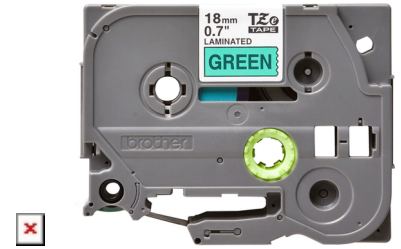

Brother TZE-741 label-making tape Black on green TZ

Brand : Brother

Product code: TZE-741

Product name : TZE-741

18mm black on green laminated

[Brother TZE-741 label-making tape Black on green TZ:](#)

For P-Touch series

Brother TZE-741. Label colour: Black on green, Tape type: TZ. Tape width: 1.8 cm, Tape length: 8 m, Width: 28 mm. Tape size: 1.8 cm

Features		Weight & dimensions	
Label colour *	Black on green	Quantity per pack	1 pc(s)
Tape type	TZ	Package width	280 mm
Weight & dimensions		Package depth	430 mm
Tape width *	1.8 cm	Package height	265 mm
Tape length	8 m	Package weight	77 g
Width	28 mm	Logistics data	
Depth	68 mm	Harmonized System (HS) code	48219090
Height	100 mm	Other features	
Weight	51 g	Tape size	1.8 cm