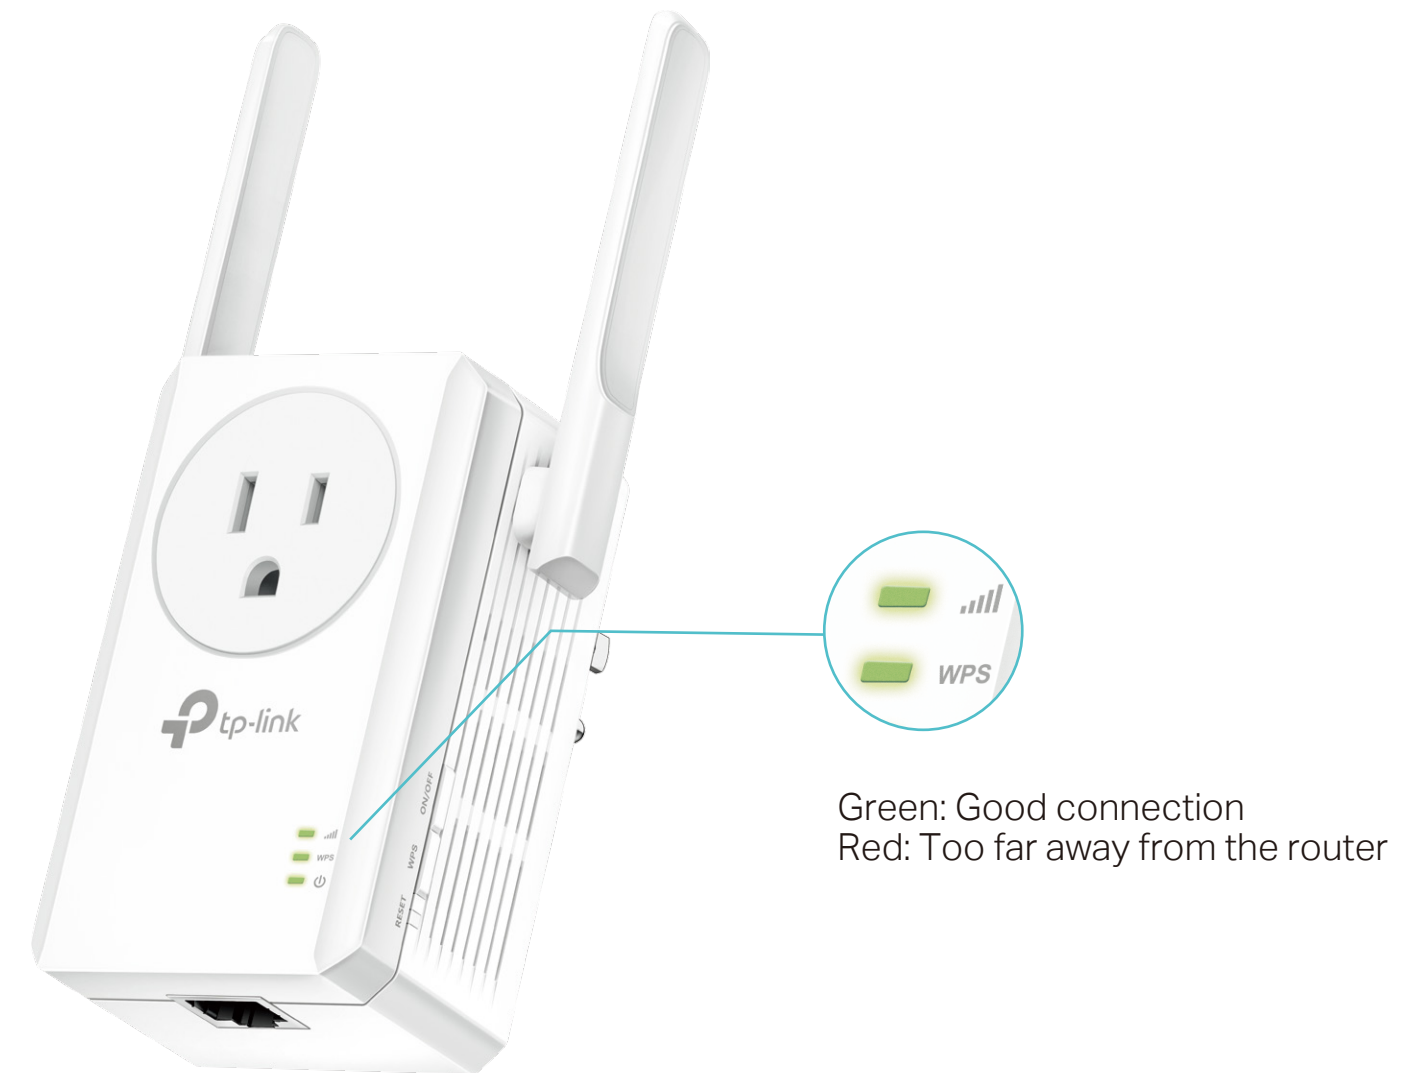

300Mbps Wi-Fi Range Extender with AC Passthrough

Stable Wi-Fi Extension

TL-WA860RE

300Mbps Wireless
Speed

Intelligent Signal
Indicator Light

Tether
App

Highlights

Extend the Range of Your Wi-Fi Network

The 300Mbps Wi-Fi Range Extender connects to your router wirelessly, strengthening and expanding its signal into areas it can't reach on its own, achieving speed of 300Mbps.

Perfect Location at a Glimpse

An Intelligent Signal light helps you quickly find the best location to install the range extender.

Features

Ease of Use

- Intuitive Web UI – Ensures quick and simple installation without hassle
- Fast Encryption – One-touch WPA wireless security encryption with the WPS button
- Hassle-free Management with Tether App – Network management is made easy with the TP-Link Tether App, available on any Android or iOS device

Specifications

Hardware

- Ethernet Port: 1 10/100Mbps RJ45 Port
- Button: Power On/Off Button, WPS Button, RESET Button
- Antenna: 2 External Antennas
- Power Consumption: 3.64W
- Dimensions (L × W × H): 95×58×42mm