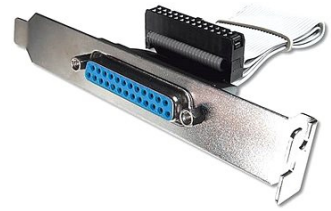

Fujitsu S26361-F2542-L34 parallel cable Silver

Brand : Fujitsu

Product code: S26361-F2542-L34

Product name : S26361-F2542-L34

1x 25-Pin, D-SUB Parallel Socket

Fujitsu S26361-F2542-L34. Product colour: Silver, Connector 1: D-Sub

Features

Product colour *

Silver

Features

Connector 1

D-Sub

4049699067174

4053162299269