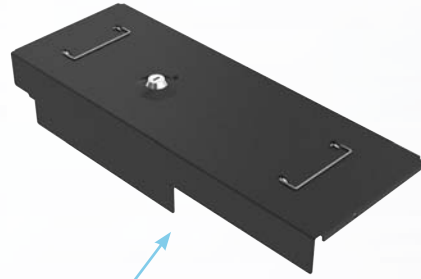

High Capacity

The removable high volume insert can accommodate 8 coin and 4 notes with additional storage underneath the coin compartments for the busiest retail environments.

Versatile

While it is compatible with the majority of EPoS systems, it has also been designed to integrate seamlessly into the check out lane.

Durable

Featuring a robust steel construction & steel ball bearing runners for a prolonged operational life, the hard wearing 460MOD03 Flip Lid drawer is the preferred choice for leading retailers worldwide.

Secure

The lockable lid ensures safe transportation of the insert to the back office.

INSTALL IT. FORGET IT.

20266 insert

Lockable lid for insert

460MOD03 Flip Lid Specifications:

Size:	(W x D x H, with feet) 460 x 170 x 100 mm 18.1 x 6.7 x 3.9 x inches	Insert:	4 note, 8 coin removable ABS insert
Construction:	Robust steel construction	Media:	1 media posting slot
Cycle life:	Tested to last beyond one million cycles	Currencies:	Accepts the majority of European currencies (Euro, Sterling and many others) USD\$ is not supported
Warranty	One year warranty*	Lock options:	2 function lock: Electronic open and manual open
Colour:	Black or white, powder coated with a fine, textured finish and stainless steel lid	Key options:	2 position, 800 series random lock (100 combinations) with 2 keys
Interface:	RJ11/12 Epson interface 24V with 3M adaptor cable Drawer status microswitch	Accessories:	Lockable lid for insert
Fixing:	Bolt down facility in base	Regulatory compliance:	This cash drawer carries the CE and WEEE logos

460MOD03 Flip Lid Cash Drawer Part Numbers:

Part Numbers:	Description:
460MOD03-0597 / MOD237A-BL4617	Cash Drawer - Black
460MOD03-0606 / MOD237A-WH4617	Cash Drawer - White
20266PAC	Insert
90189PAC-0001	Lockable lid for insert