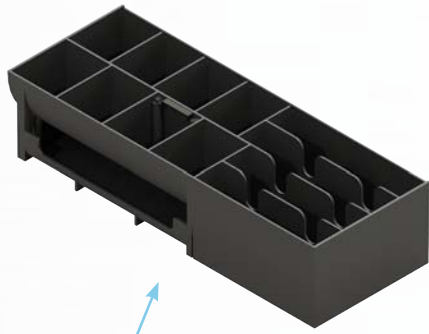

460MOD03 Flip Lid Cash Drawer

A ROBUST, HIGH CAPACITY CASH DRAWER

Acclaimed as best of breed in the industry, the 460MOD03 Flip Lid, which accepts the majority of European currencies, is a hard wearing cash drawer that delivers a low cost of ownership with its prolonged operational life.

High Capacity

The removable high volume insert can accommodate 8 coin and 4 notes with additional storage underneath the coin compartments for the busiest retail environments.

Versatile

While it is compatible with the majority of EPoS systems, it has also been designed to integrate seamlessly into the check out lane.

Durable

Featuring a robust steel construction & steel ball bearing runners for a prolonged operational life, the hard wearing 460MOD03 Flip Lid drawer is the preferred choice for leading retailers worldwide.

Secure

The lockable lid ensures safe transportation of the insert to the back office.

INSTALL IT. FORGET IT.

20266 insert

Lockable lid for insert

460MOD03 Flip Lid Specifications:

Size:	(W x D x H, with feet) 460 x 170 x 100 mm 18.1 x 6.7 x 3.9 x inches	Insert:	4 note, 8 coin removable ABS insert
Construction:	Robust steel construction	Media:	1 media posting slot
Cycle life:	Tested to last beyond one million cycles	Currencies:	Accepts the majority of European currencies (Euro, Sterling and many others) USD\$ is not supported
Warranty	One year warranty*	Lock options:	2 function lock: Electronic open and manual open
Colour:	Black or white, powder coated with a fine, textured finish and stainless steel lid	Key options:	2 position, 800 series random lock (100 combinations) with 2 keys
Interface:	RJ11/12 Epson interface 24V with 3M adaptor cable Drawer status microswitch	Accessories:	Lockable lid for insert
Fixing:	Bolt down facility in base	Regulatory compliance:	This cash drawer carries the CE and WEEE logos