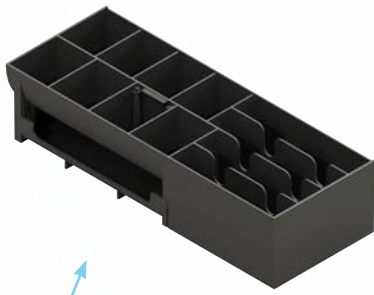

MICRO Cash Drawer

A COMPACT, SHORT OPENING CASH DRAWER

The MICRO, which accepts the majority of European currencies, is a uniquely designed drawer that has the same footprint as a Flip Lid but with all the functions of a front opening cash drawer.

Compact

Ideal for use in situations where space is limited, the MICRO features a short opening of just 173 mm.

Durable

Featuring a robust steel construction & steel ball bearing runners for a prolonged operational life, the hard wearing MICRO drawer is the preferred choice for leading retailers worldwide.

High Capacity

The removable high volume insert can accommodate 4 notes and 8 coins, with additional media storage underneath the coin cups.

Versatile

The MICRO insert is compatible with the 460 Flip Lid cash drawer, providing an easy and practical solution for retailers operating both Flip Lid and Slide Out cash drawers.

INSTALL IT. FORGET IT.

20266 insert

Under counter mounting bracket

Lockable lid for insert

MICRO Specifications:

Size:	(W x D x H, with feet) 453 x 224 x 130 mm 17.9 x 5.1 x 8.8 x inches	Insert:	4 note, 8 coin removable ABS insert
Construction:	Robust steel construction	Media:	1 media posting slot
Cycle life:	Tested to last beyond one million cycles	Currencies:	Accepts the majority of European currencies (Euro, Sterling and many others) USD\$ is not supported
Warranty:	One year warranty*	Lock options:	3 function lock: Electronic open, manual open, deadlocked
Colour:	Black or white, powder coated with a fine, textured finish	Key options:	3 position, 75 series random lock (200 combinations) with 2 keys
Interface:	RJ11/12 Epson interface 24V with 3M adaptor cable Drawer status microswitch	Accessories:	Lockable lid for insert Under counter mounting bracket
Fixing:	Bolt down facility in base	Regulatory compliance:	This cash drawer carries the CE and WEEE logos