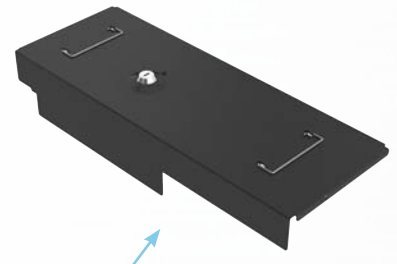

MICRO Cash Drawer

A COMPACT, SHORT OPENING CASH DRAWER

The MICRO, which accepts the majority of European currencies, is a uniquely designed drawer that has the same footprint as a Flip Lid but with all the functions of a front opening cash drawer.

Compact

Ideal for use in situations where space is limited, the MICRO features a short opening of just 173 mm.

Durable

Featuring a robust steel construction & steel ball bearing runners for a prolonged operational life, the hard wearing MICRO drawer is the preferred choice for leading retailers worldwide.

High Capacity

The removable high volume insert can accommodate 4 notes and 8 coins, with additional media storage underneath the coin cups.

Versatile

The MICRO insert is compatible with the 460 Flip Lid cash drawer, providing an easy and practical solution for retailers operating both Flip Lid and Slide Out cash drawers.

INSTALL IT. FORGET IT.

20266 insert

Under counter mounting bracket

Lockable lid for insert

MICRO Specifications:

Size:	(W x D x H, with feet) 453 x 224 x 130 mm 17.9 x 5.1 x 8.8 x inches	Insert:	4 note, 8 coin removable ABS insert
Construction:	Robust steel construction	Media:	1 media posting slot
Cycle life:	Tested to last beyond one million cycles	Currencies:	Accepts the majority of European currencies (Euro, Sterling and many others) USD\$ is not supported
Warranty:	One year warranty*	Lock options:	3 function lock: Electronic open, manual open, deadlocked
Colour:	Black or white, powder coated with a fine, textured finish	Key options:	3 position, 75 series random lock (200 combinations) with 2 keys
Interface:	RJ11/12 Epson interface 24V with 3M adaptor cable Drawer status microswitch	Accessories:	Lockable lid for insert Under counter mounting bracket
Fixing:	Bolt down facility in base	Regulatory compliance:	This cash drawer carries the CE and WEEE logos