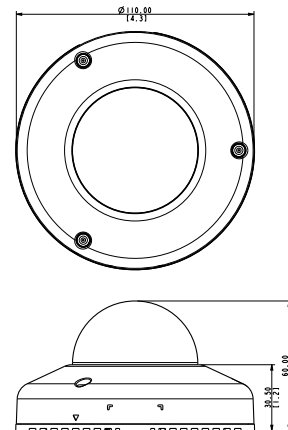

E918

3MP Outdoor Mini Dome with Superior WDR, Fixed Lens

- 3 Megapixel with 1080p
- Fixed Lens with f1.9 mm / F2.8
- Superior WDR (110 dB)
- 30 fps at 1920 x 1080
- Super Wide Angle
- Weatherproof (IP68), Vandal Proof (IK10) and Vibration Proof (EN50155)

PHOTO INDICATION

DIMENSION DIAGRAM

Unit: mm [inch]

ACCESSORY OPTIONS

Dome Cover		
PDCX-1110		2-inch, smoke, non-vandal proof
Gang Box Converter		
PMAX-0805		White, Aluminum, Supporting 4" round and 4" octagon box types

PRODUCT SPECIFICATION**E918****• Device**

Device Type	Outdoor Mini Dome
Image Sensor	Progressive Scan CMOS
Sensor Size	1/3"
Effective Pixels	2048 (H) x 1536 (V) (3.15 MP)
Horizontal Resolution	1250 TVL
Day / Night	No
Low Light Sensitivity	Standard
Minimum Illumination	Color: 0.1 lux at F2.8 (30 IRE, 2400°K)
Mechanical IR Cut Filter	No
IR Sensitivity Range	No
IR LED	No
Electronic Shutter	1/5 ~ 1/2,000 sec (manual mode); 1/5 ~ 1/10,000 sec (auto mode)
S/N Ratio	52 dB

• Lens

Focal Length / Aperture	Fixed focal, f1.9 mm / F2.8
Iris	Fixed iris
Focus	Fixed focus
Lens Mount	Board mount
Horizontal Viewing Angle	126.9° (overview area), 77.4° (high detail area)
Viewing Angle Adjustment	Pan: ±90°; Tilt: 0°~90°