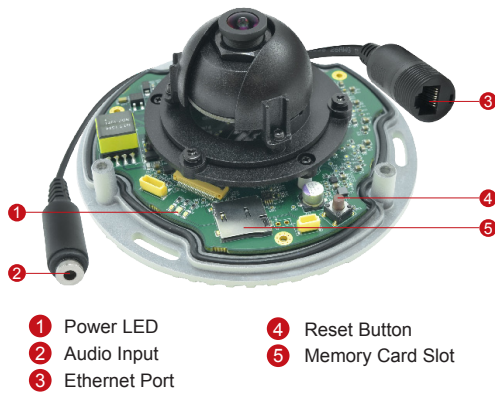

E918

3MP Outdoor Mini Dome with Superior WDR, Fixed Lens

- 3 Megapixel with 1080p
- Fixed Lens with f1.9 mm / F2.8
- Superior WDR (110 dB)
- 30 fps at 1920 x 1080
- Super Wide Angle
- Weatherproof (IP68), Vandal Proof (IK10) and Vibration Proof (EN50155)

PHOTO INDICATION

DIMENSION DIAGRAM

Unit: mm [inch]

ACCESSORY OPTIONS

Dome Cover		
PDCX-1110		2-inch, smoke, non-vandal proof
Gang Box Converter		
PMAX-0805		White, Aluminum, Supporting 4" round and 4" octagon box types

PRODUCT SPECIFICATION**E918****• Device**

Device Type	Outdoor Mini Dome
Image Sensor	Progressive Scan CMOS
Sensor Size	1/3"
Effective Pixels	2048 (H) x 1536 (V) (3.15 MP)
Horizontal Resolution	1250 TVL
Day / Night	No
Low Light Sensitivity	Standard
Minimum Illumination	Color: 0.1 lux at F2.8 (30 IRE, 2400°K)
Mechanical IR Cut Filter	No
IR Sensitivity Range	No
IR LED	No
Electronic Shutter	1/5 ~ 1/2,000 sec (manual mode); 1/5 ~ 1/10,000 sec (auto mode)
S/N Ratio	52 dB

• Interface

Local Storage	MicroSDHC/MicroSDXC memory card slot (card not included)
---------------	--

• General

Power Source / Consumption	PoE Class 2 (IEEE802.3af) / 3.84W
Weight	446 g (0.983 lb)
Dimensions (Ø x H)	110 mm x 60 mm (4.3" x 2.4")
Environmental Casing	Weatherproof (IP68 rated); Vandal proof (IK10 rated); Vibration Proof (EN50155); Transparent dome cover
Mount Type	Surface, Gang box
Starting Temperature	-20°C ~ 50°C (-4°F ~ 122°F)
Operating Temperature	-20°C ~ 50°C (-4°F ~ 122°F)
Operating Humidity	10% ~ 85% RH
Approvals	CE (EN 55022 Class B, EN 55024), FCC (Part15 Subpart B Class B), IK10, IP68, NEMA 4X, EN50155